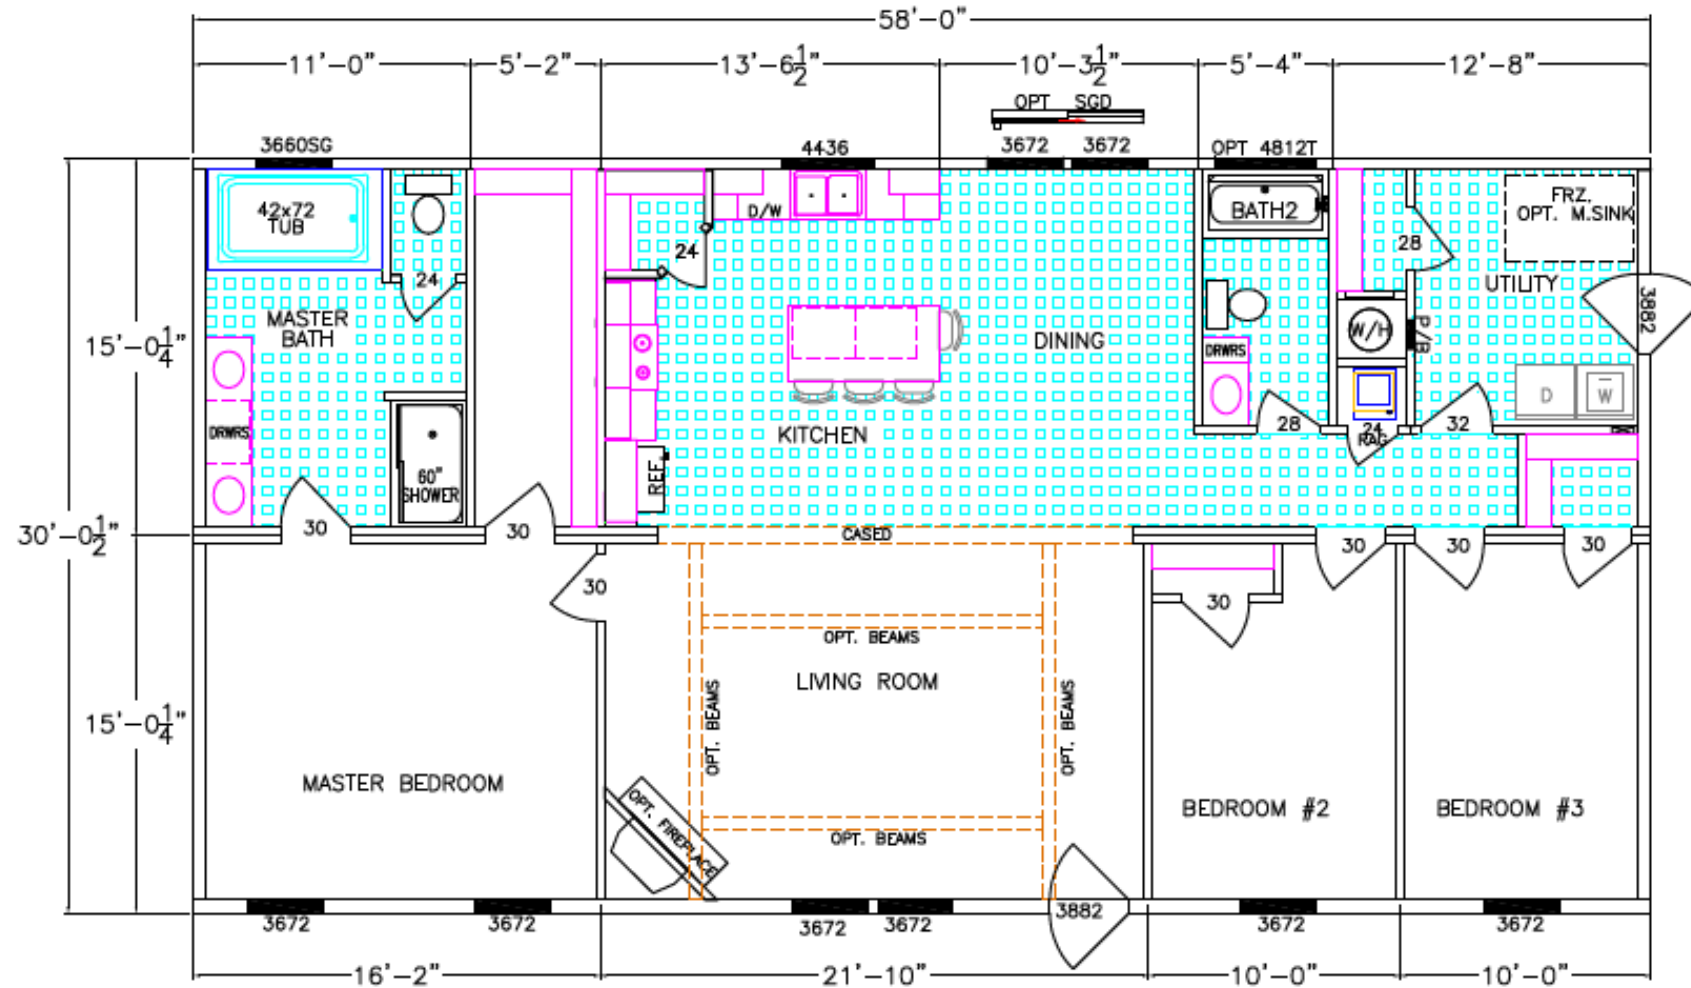

The Ace

1008-62-3-32

Rev. 02.29.20

3 bedroom/2 bath 1740 hsf

Due to continuous product improvement, specifications and finish options are subject to change without notice. The square footage and other dimensions are approximate. Renderings are often shown with optional features and upgrades that can be added at additional cost. Please contact your local Franklin dealer for full details regarding exterior and interior options and pricing. Overall length includes 4'0" for hitch.