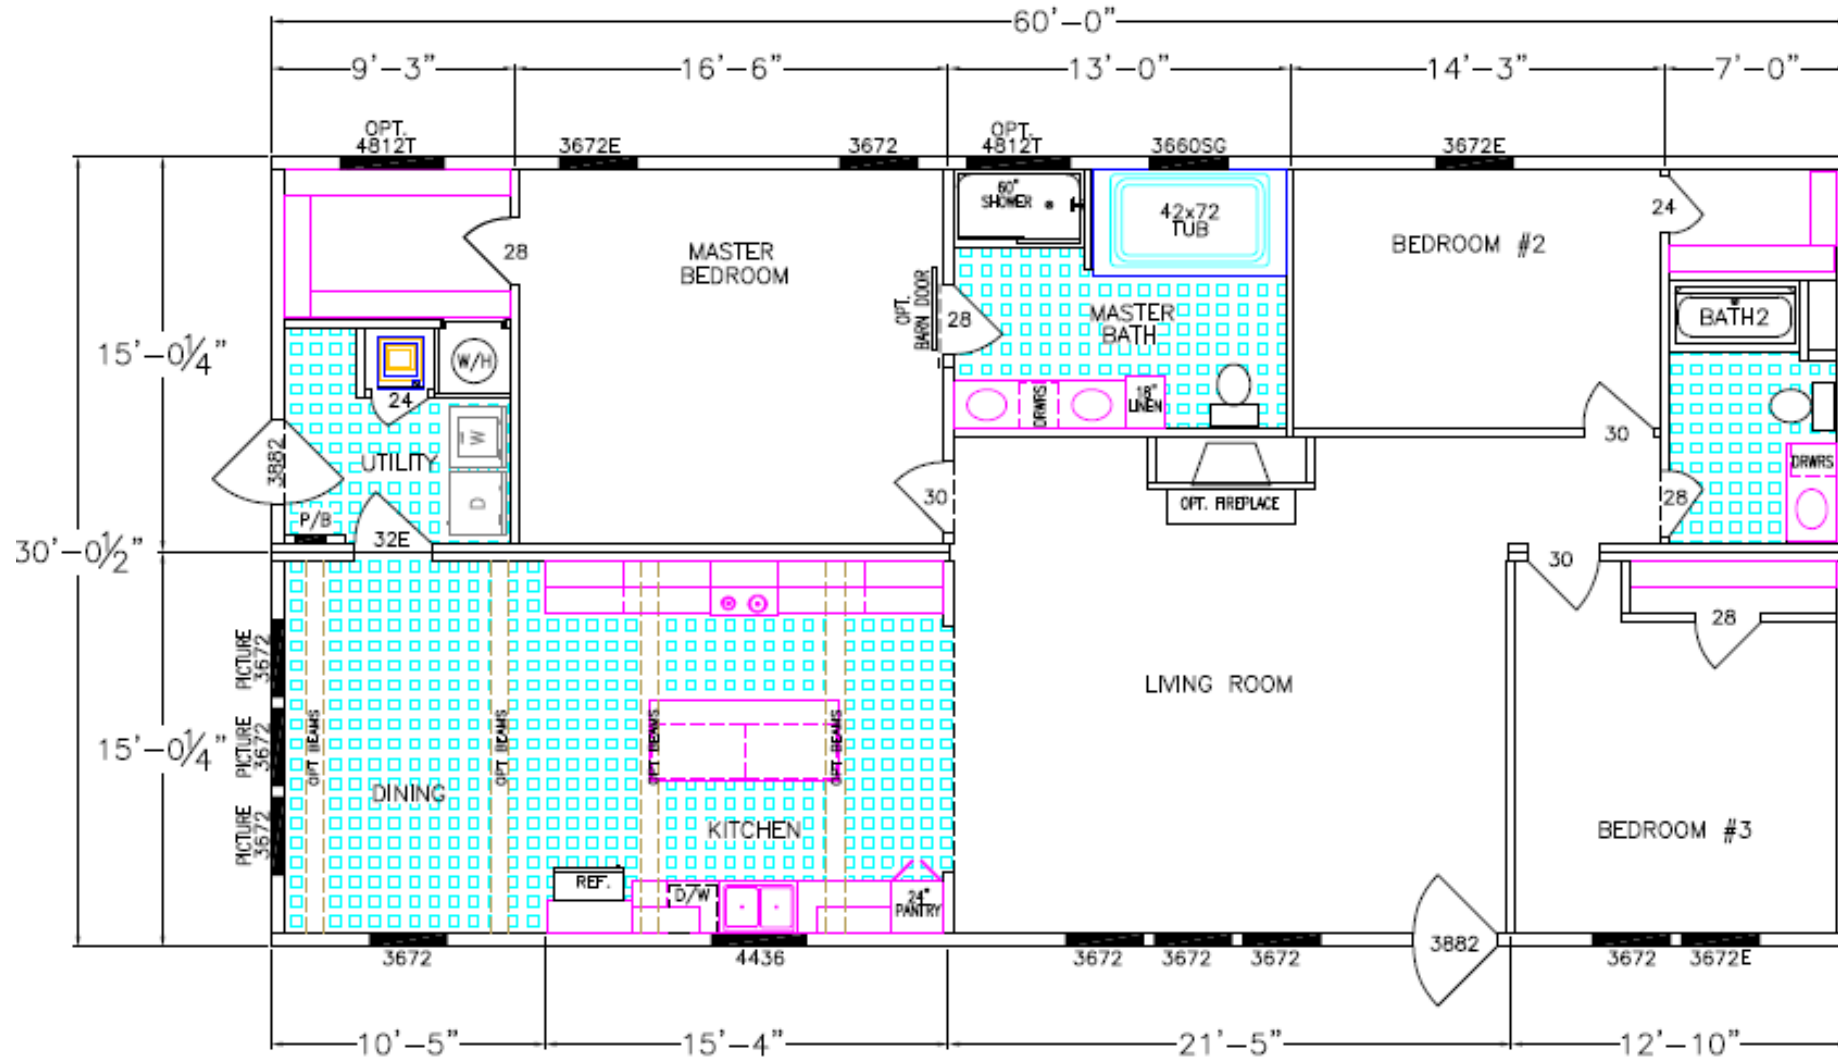

Roosevelt

1013-64-3-32

Rev. 02.29.20

3 bedroom/2 bath 1800 hsf

Due to continuous product improvement, specifications and finish options are subject to change without notice. The square footage and other dimensions are approximate. Renderings are often shown with optional features and upgrades that can be added at additional cost. Please contact your local Franklin dealer for full details regarding exterior and interior options and pricing. Overall length includes 4'0" for hitch.