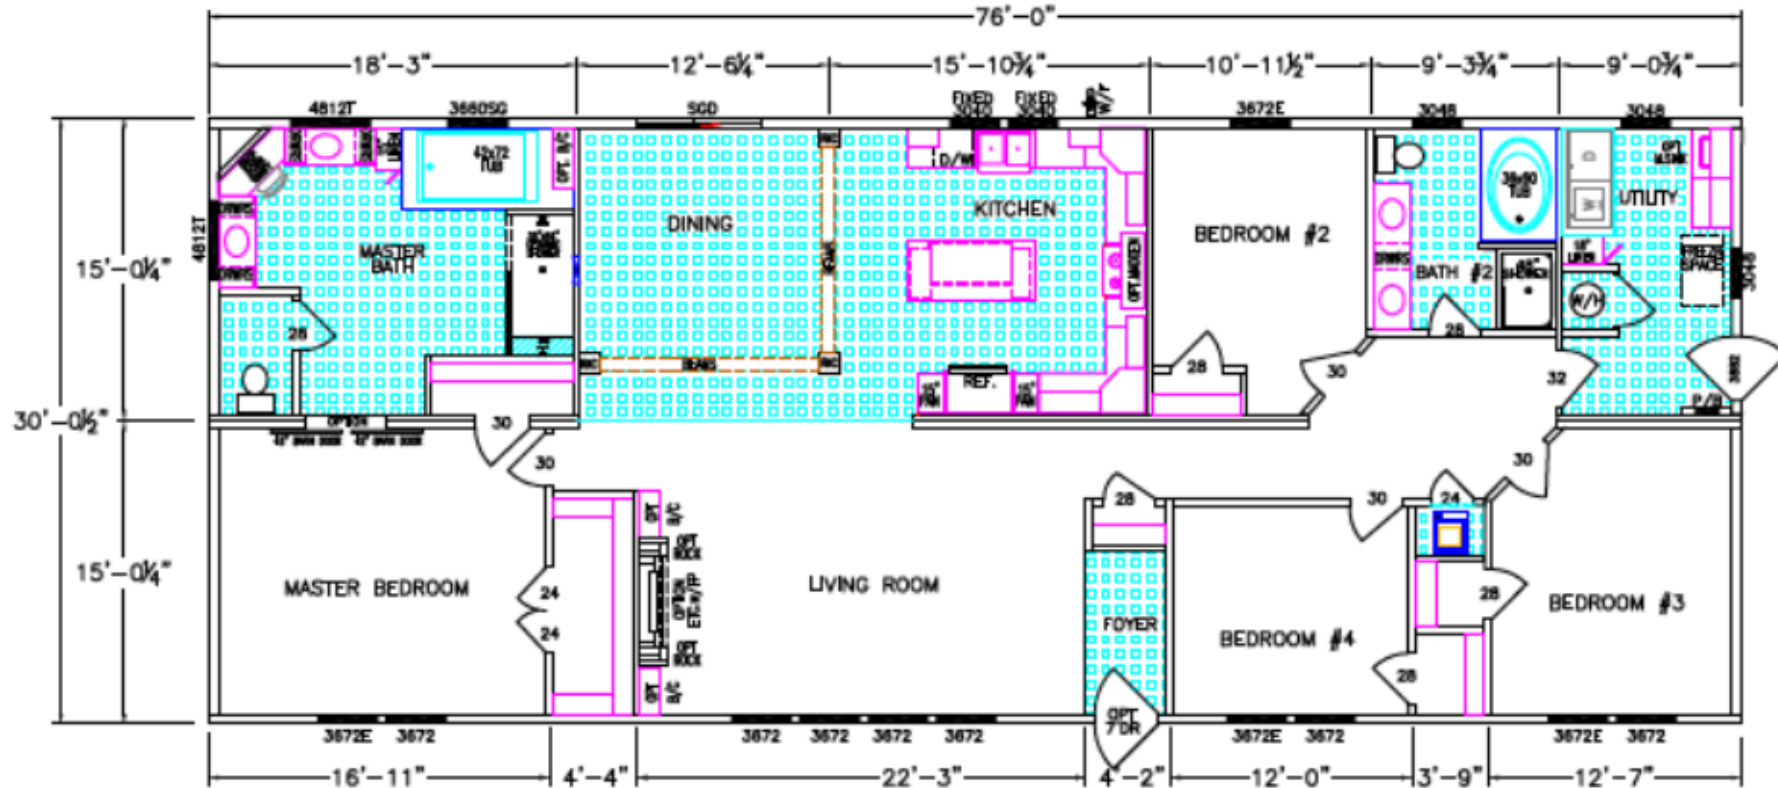

Monroe

1021-80-4-32

05.04.21

4 bedroom/2 bath 2280 hsf

Due to continuous product improvement, specifications and finish options are subject to change without notice. The square footage and other dimensions are approximate. Renderings are often shown with optional features and upgrades that can be added at additional cost. Please contact your local Franklin dealer for full details regarding exterior and interior options and pricing. Overall length includes 4'0" for hitch.