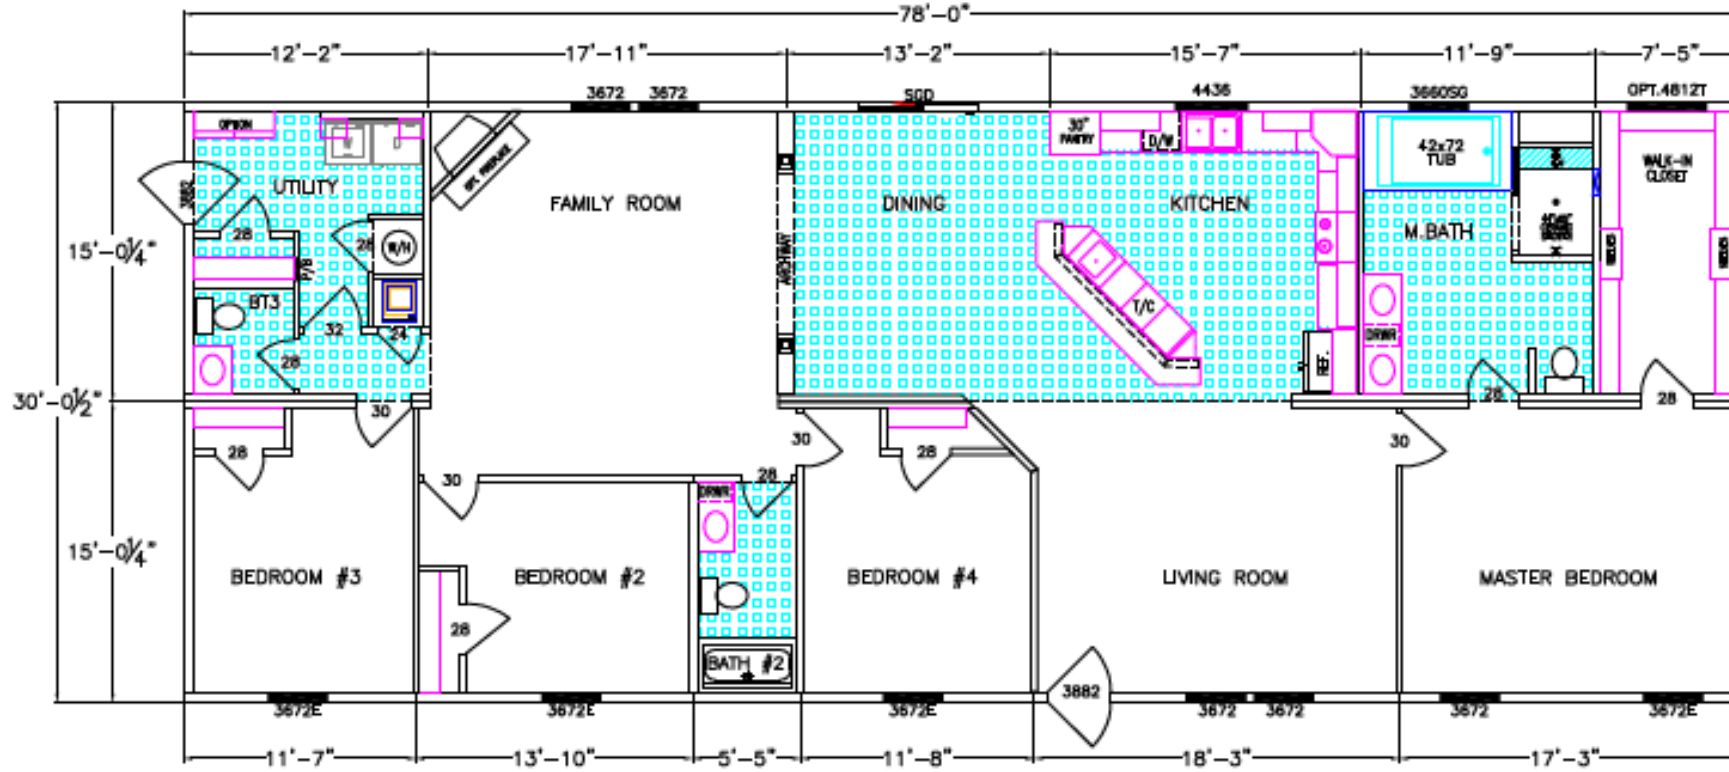

# Laurel

Rev. 02.29.20

5086-82-4-32

4 bedroom/3 bath 2340 hsf

Due to continuous product improvement, specifications and finish options are subject to change without notice. The square footage and other dimensions are approximate. Renderings are often shown with optional features and upgrades that can be added at additional cost. Please contact your local Franklin dealer for full details regarding exterior and interior options and pricing. Overall length includes 40" for hitch