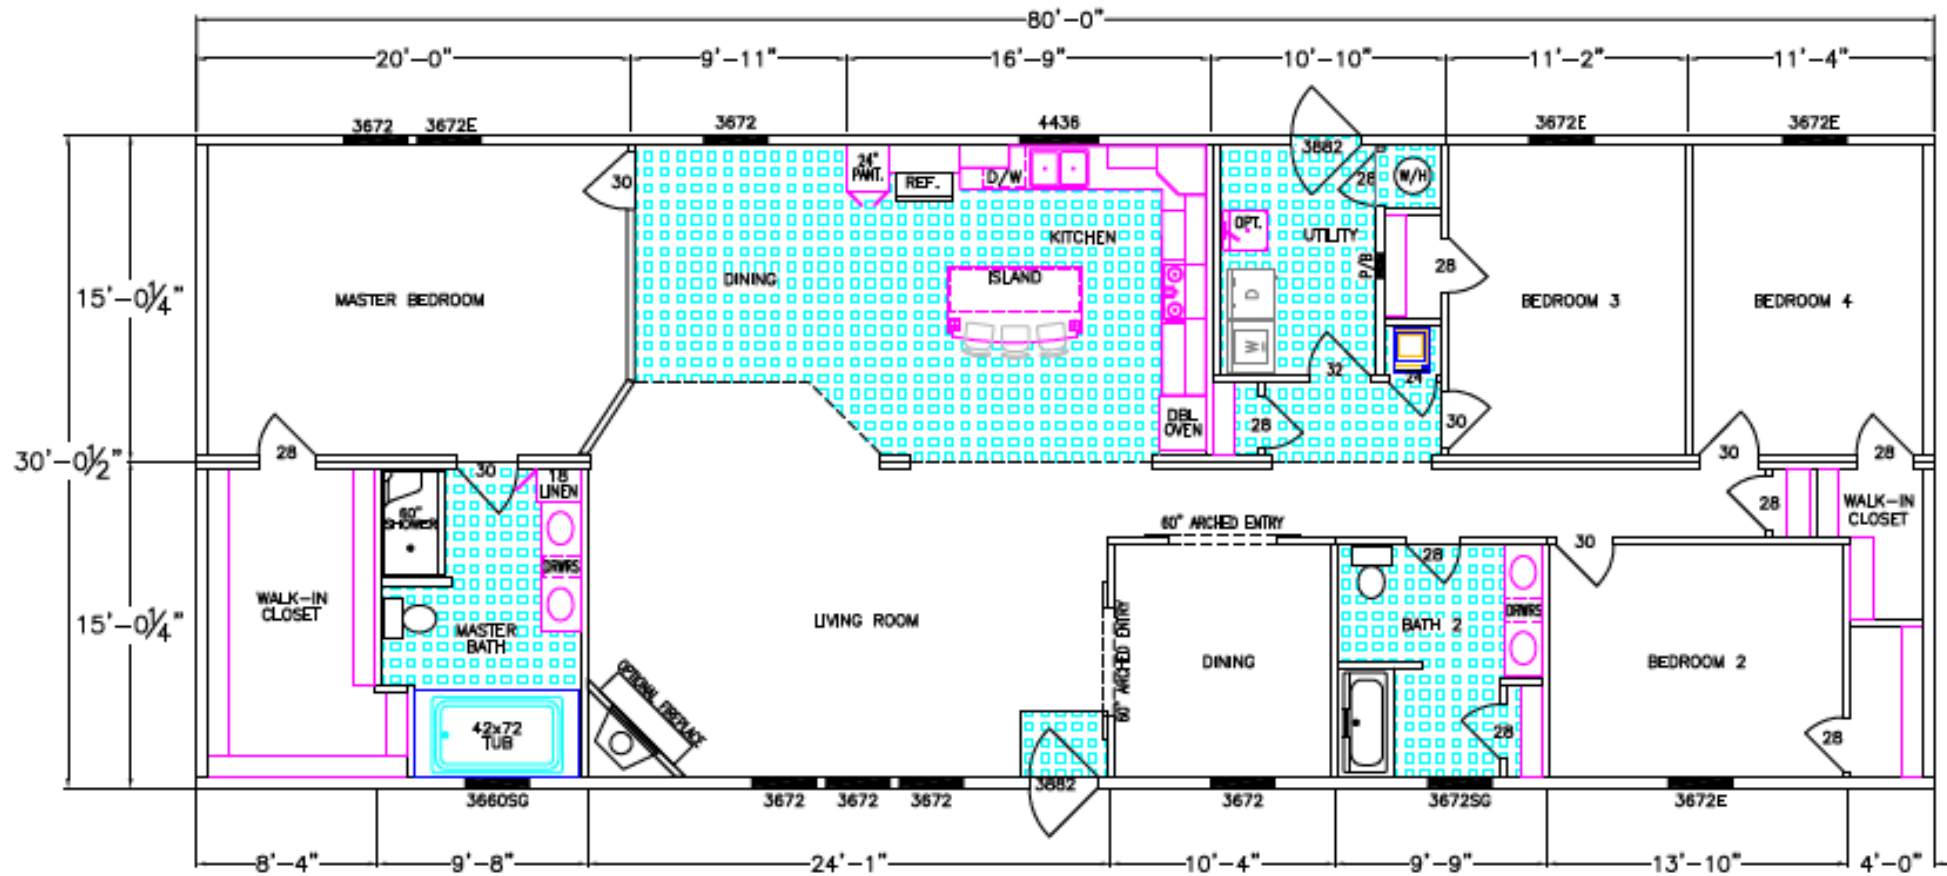

Lauderdale

Rev. 02.29.20

5096-84-4-32

4 bedroom/ 2 bath 2400 hsf

Due to continuous product improvement, specifications and finish options are subject to change without notice. The square footage and other dimensions are approximate. Renderings are often shown with optional features and upgrades that can be added at additional cost. Please contact your local Franklin dealer for full details regarding exterior and interior options and pricing. Overall length includes 4'0" for hitch.