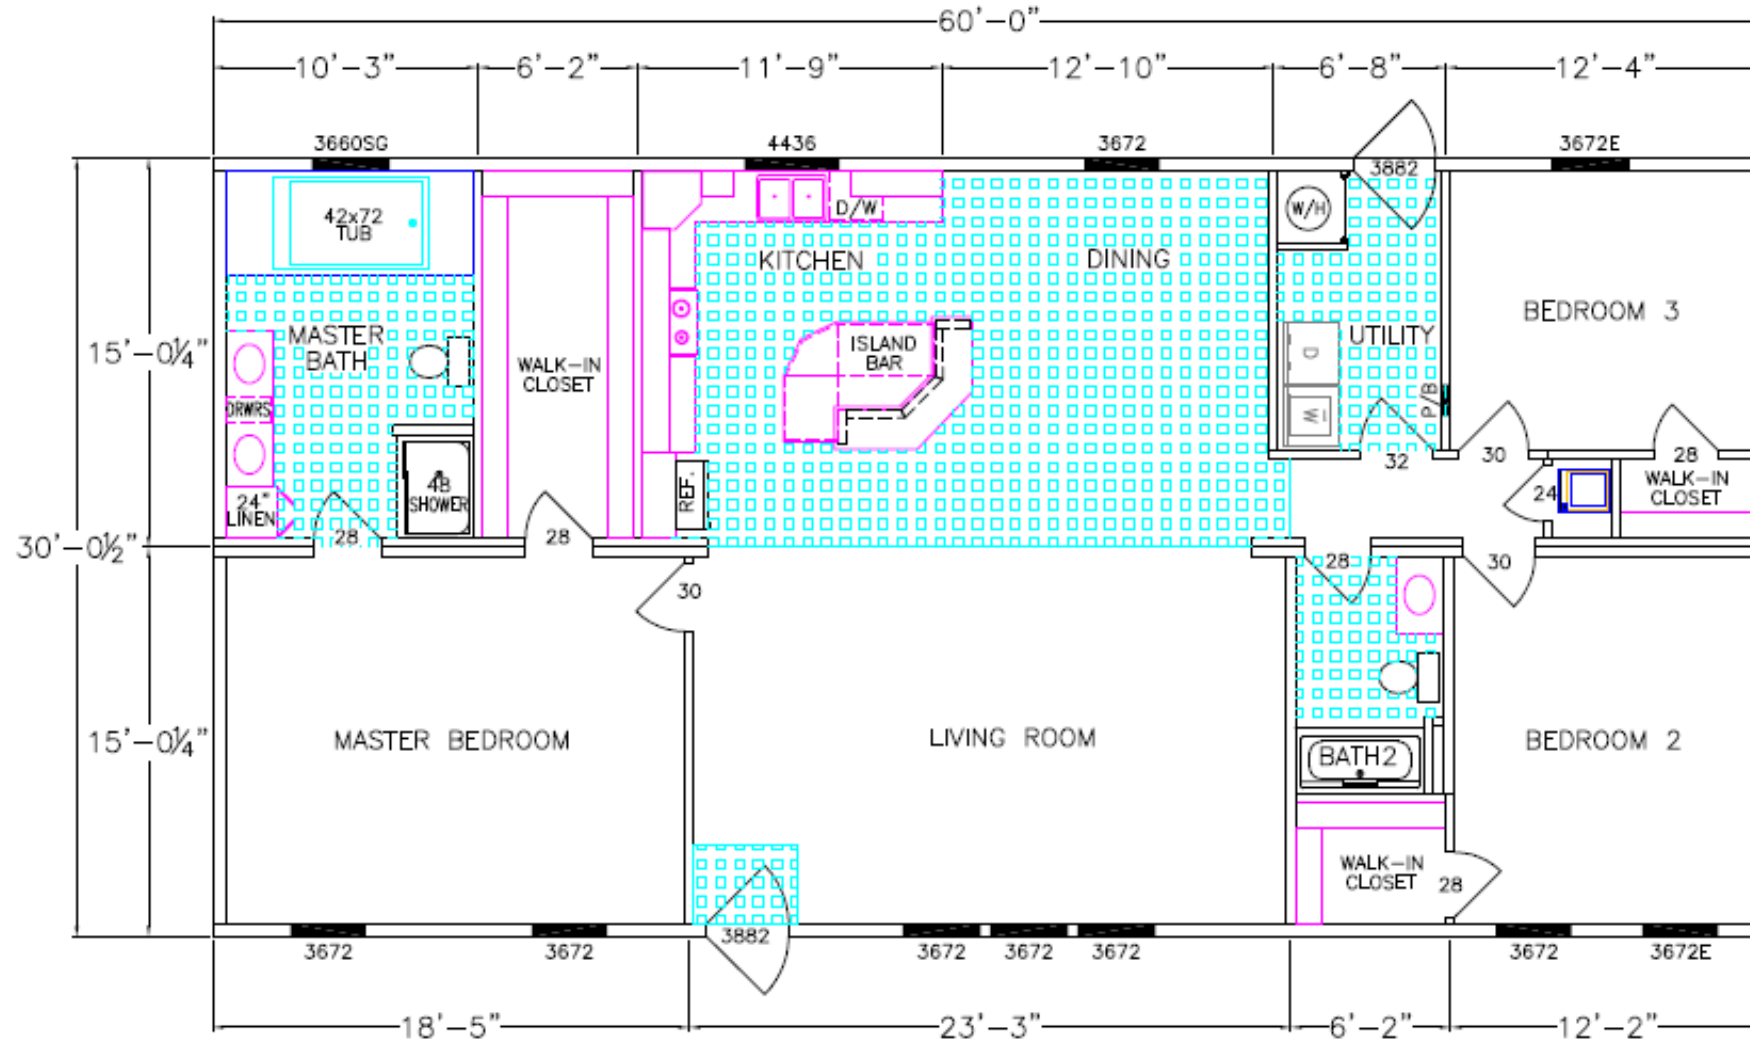

# Independence

Rev. 02.29.20

1003-64-3-32

3 bedroom/2 bath 1800 hsf

Due to continuous product improvement, specifications and finish options are subject to change without notice. The square footage and other dimensions are approximate. Renderings are often shown with optional features and upgrades that can be added at additional cost. Please contact your local Franklin dealer for full details regarding exterior and interior options and pricing. Overall length includes 4'0" for hitch.