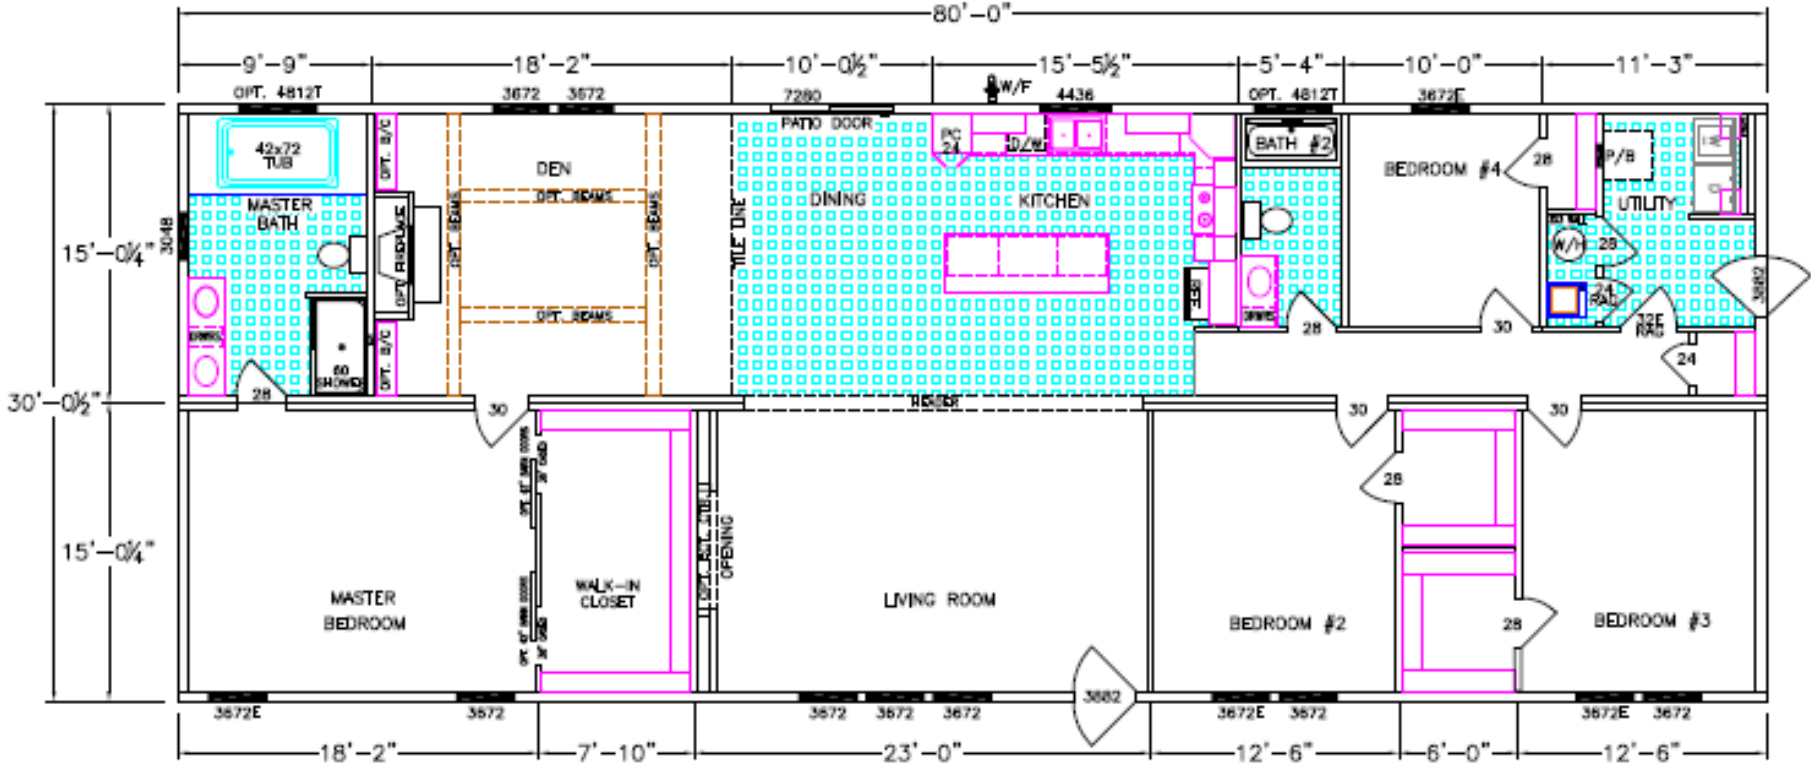

Cypress Bend

Rev. 10.14.19

1010-84-4-32

4 bedroom/2 bath 2400 hsf