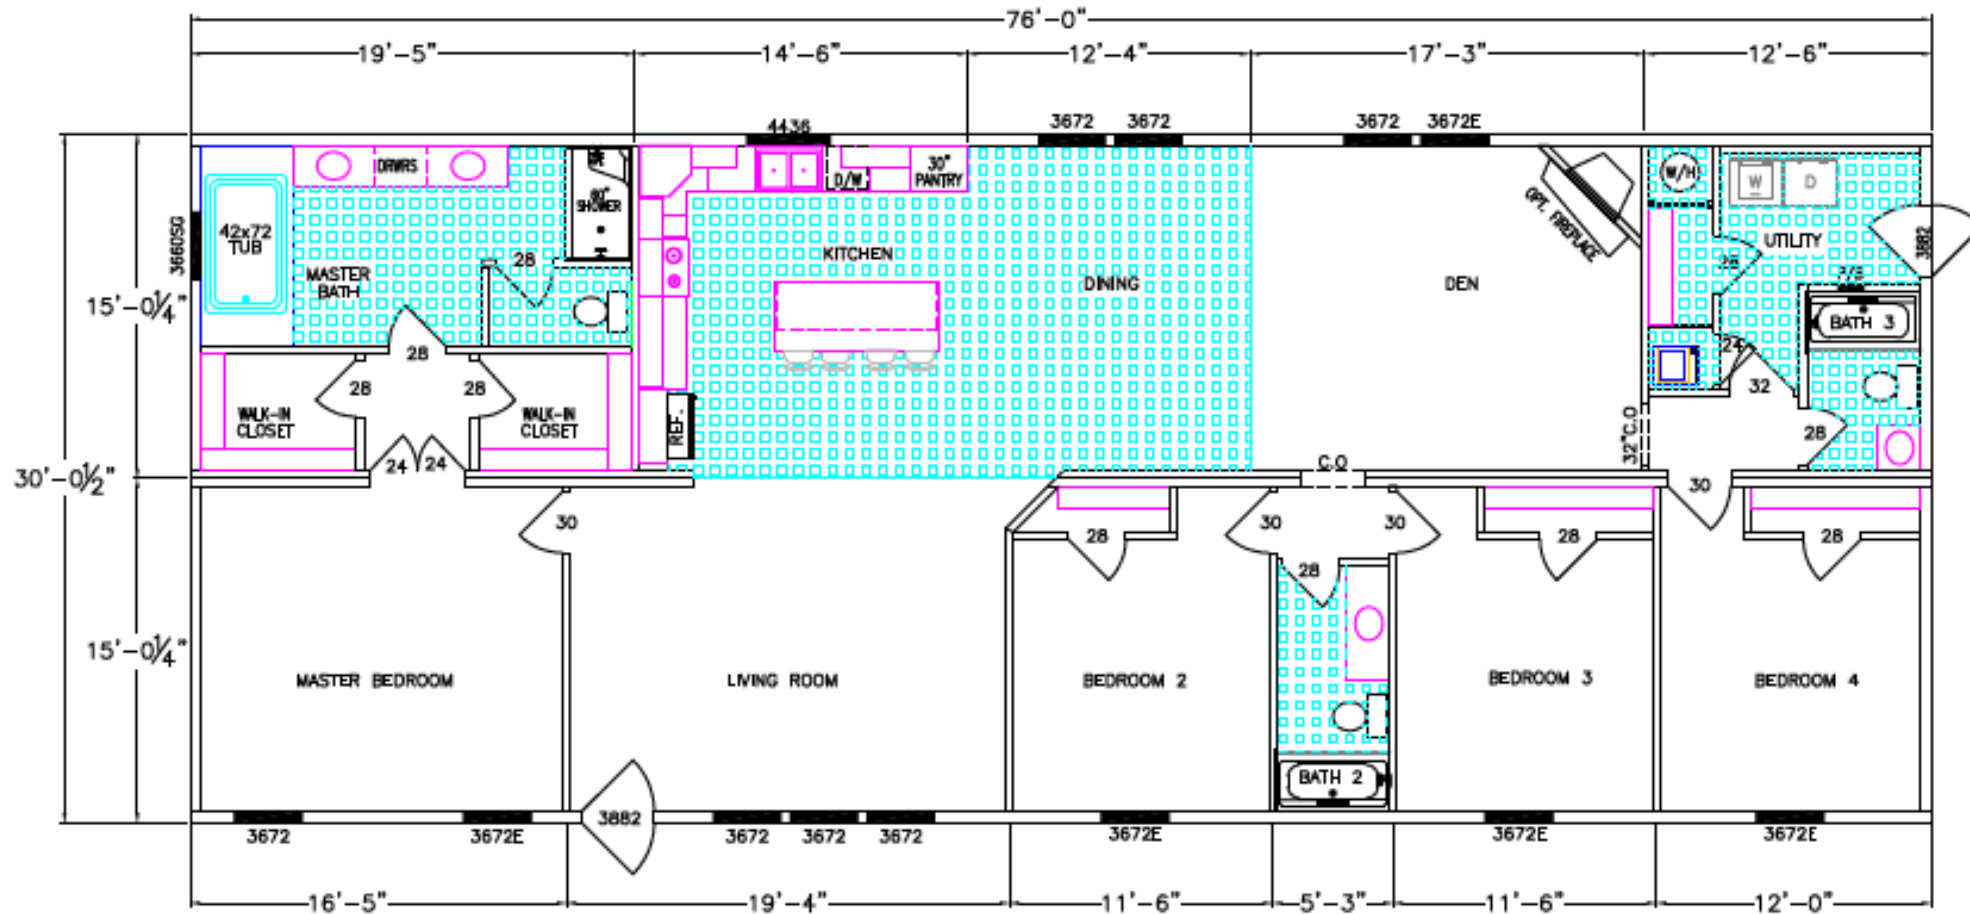

Covington

Rev. 02.29.20

5092-80-4-32

4 bedroom/3 bath 2280 hsf

Due to continuous product improvement, specifications and finish options are subject to change without notice. The square footage and other dimensions are approximate. Renderings are often shown with optional features and upgrades that can be added at additional cost. Please contact your local Franklin dealer for full details regarding exterior and interior options and pricing. Overall length includes 4'0" for hitch.