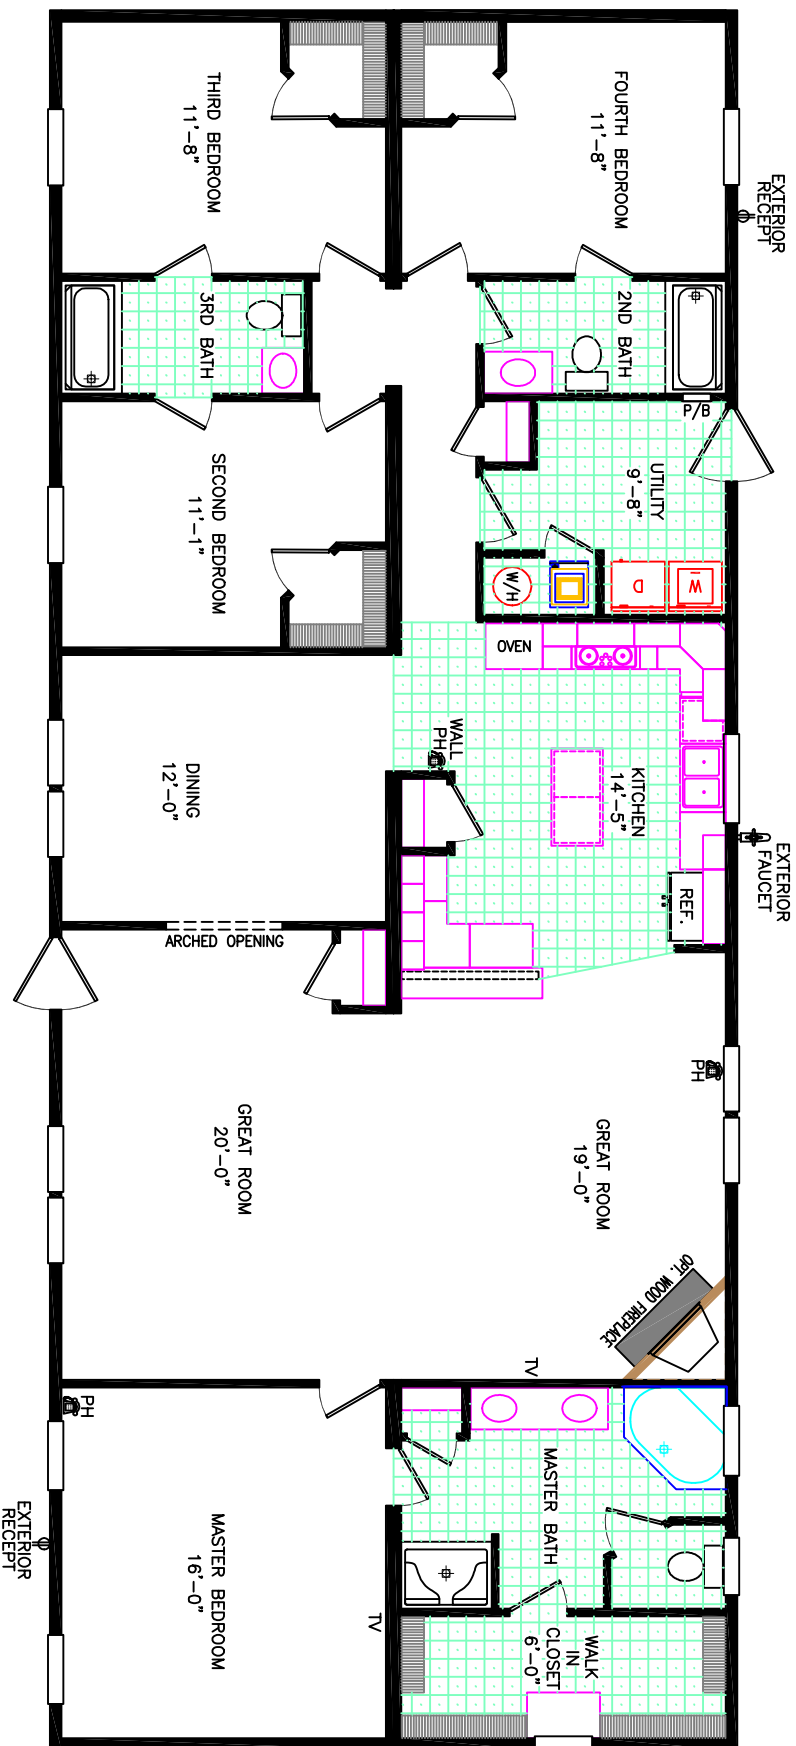

# HAMPTON BAY HOMES

**2028-80-4-32 32 x 80 4 BEDROOM 3 BATH ( APPROXIMATELY 2880 SF )**

Consistent with our ongoing program of product improvement, FRANKLIN HOMES, INC. reserves the right to change prices, specifications and decor without notice. Some items shown on this illustration are optional. OVERALL LENGTH INCLUDES APPROXIMATELY 4'-0" FOR HITCH AND ROOM DIMENSIONS ARE APPROXIMATE.