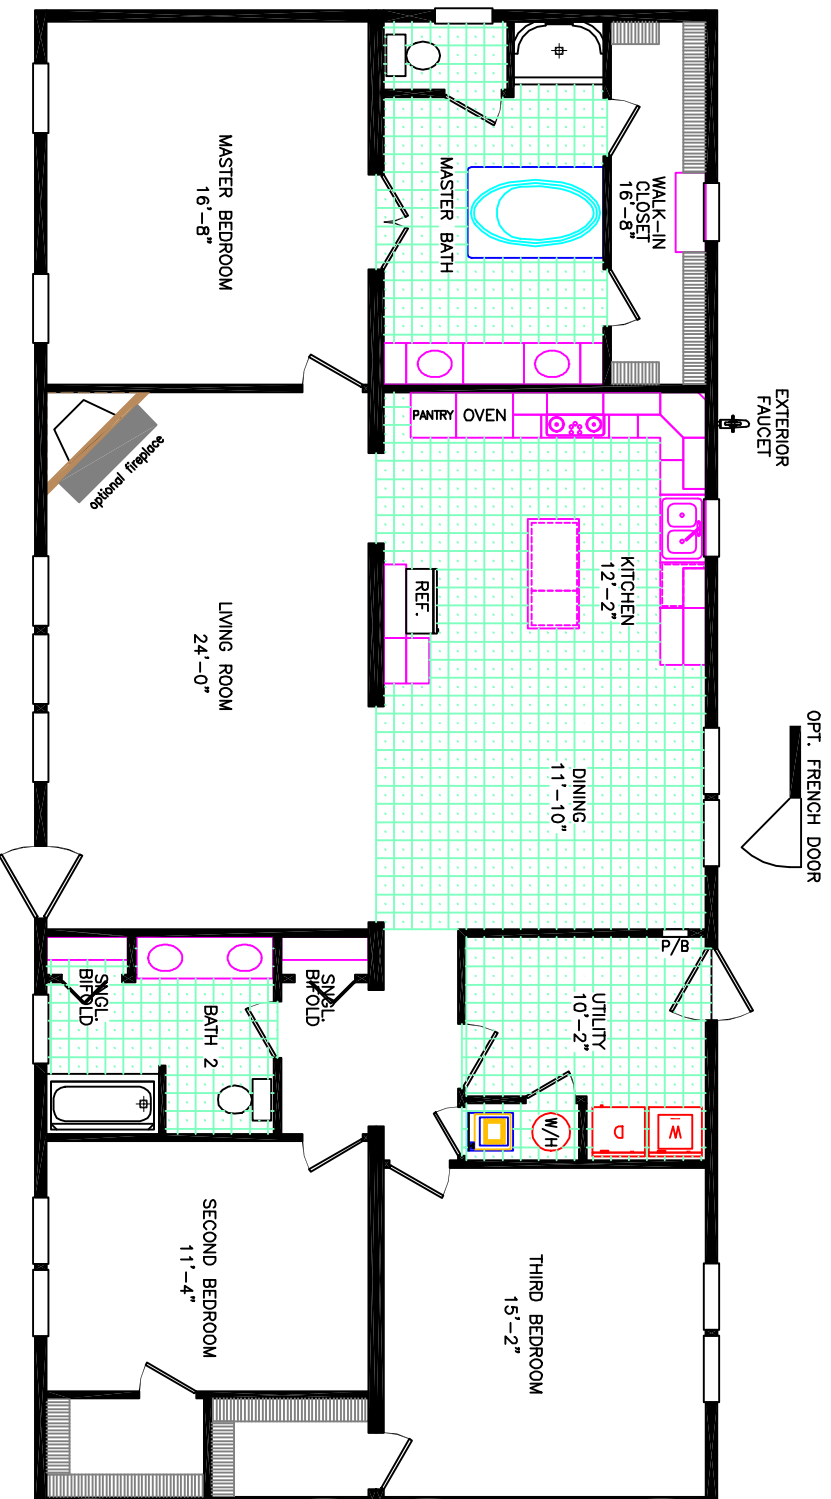

HAMPTON BAY HOMES

2024-70-3-32 32 x 70 3 BEDROOM 2 BATH (APPROXIMATELY 1983 SF)

Consistent with our ongoing program of product improvement, Hampton Bay reserves the right to change prices, specifications and decor without notice. Some items shown on this illustration are optional. OVERALL LENGTH INCLUDES APPROXIMATELY 4'-0" FOR HITCH and ROOM DIMENSIONS ARE APPROXIMATE.