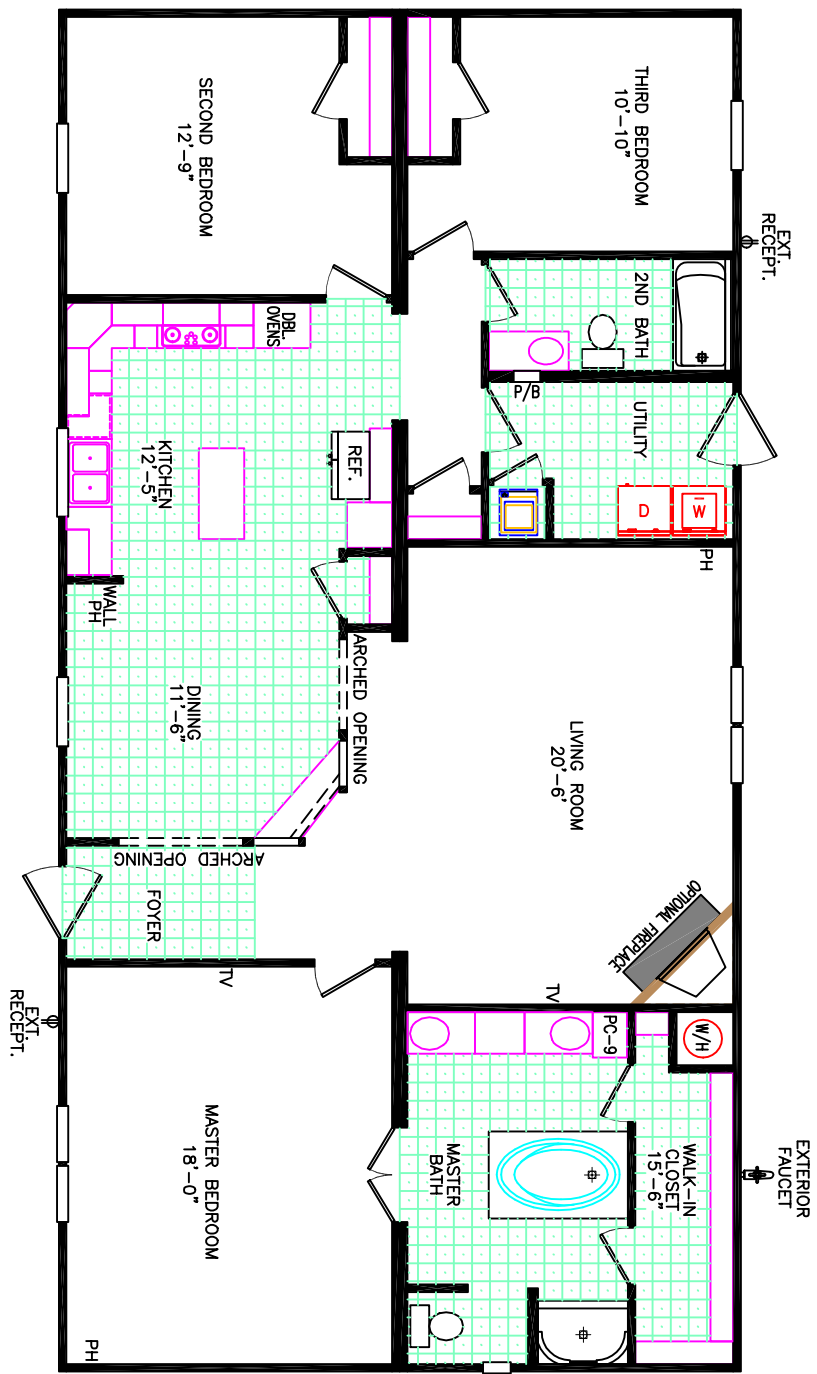

HAMPTON BAY HOMES

2023-64-3-32

32 x 64 3 BEDROOM 2 BATH (APPROXIMATELY 1800 SF)

NEW 4-8-07
 Consistent with our ongoing program of product improvement, Hampton Bay reserves the right to change prices, specifications and decor without notice. Some items shown on this illustration are optional. **OVERALL LENGTH INCLUDES APPROXIMATELY 4'-0" FOR HITCH AND ROOM DIMENSIONS ARE APPROXIMATE.**