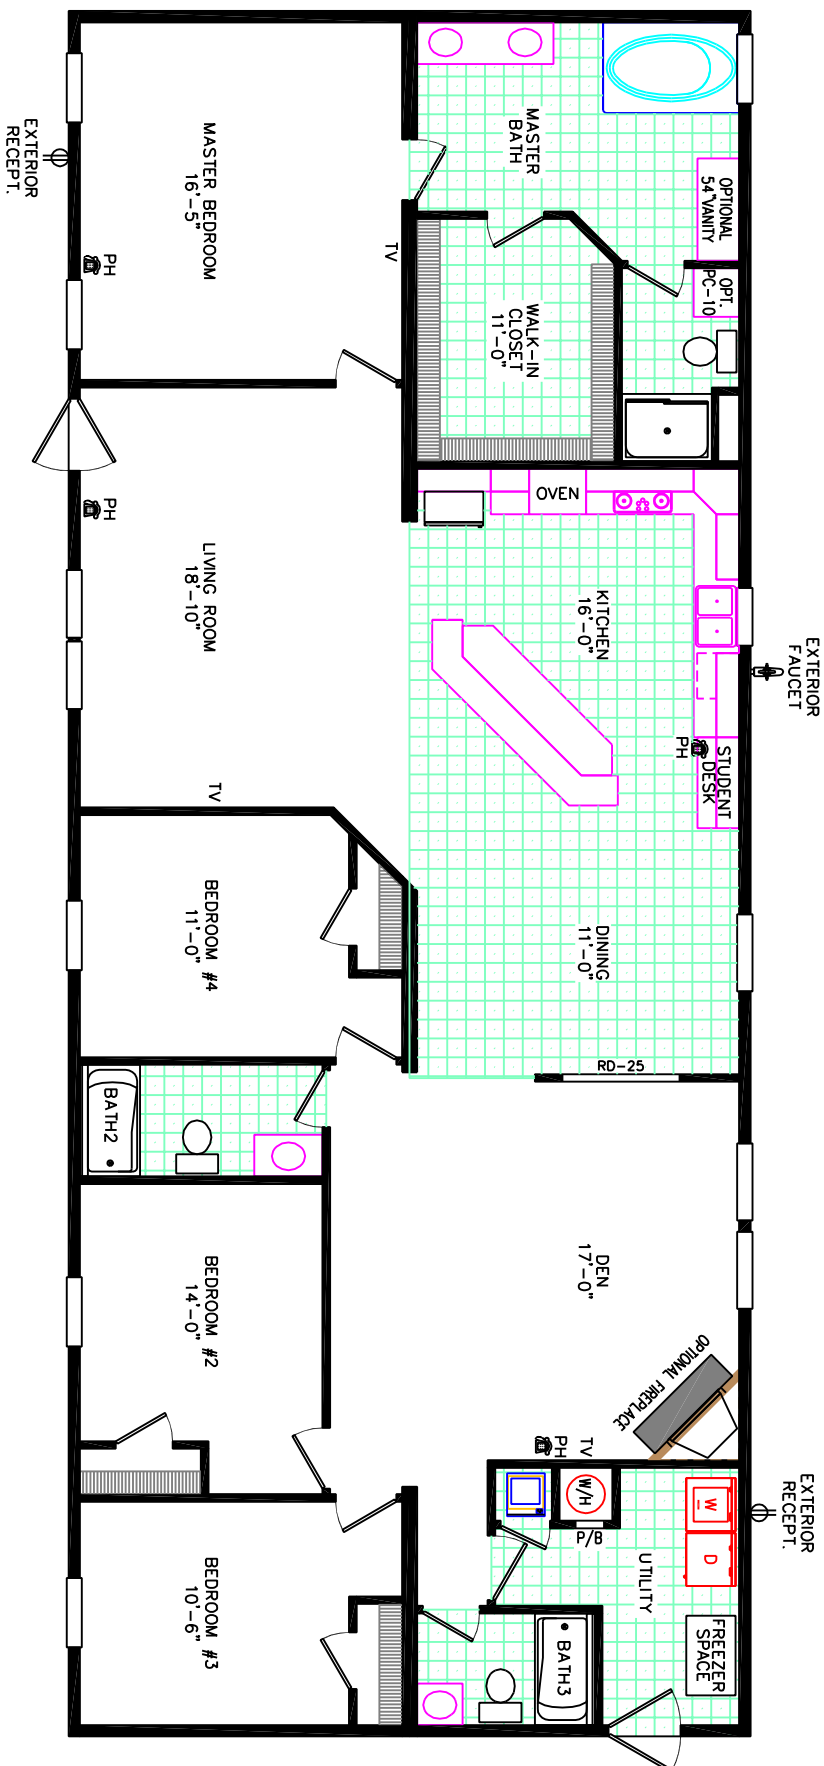

# HAMPTON BAY HOMES

Consistent with our ongoing program of product improvement, Hampton Bay reserves the right to change prices, specifications and decor without notice. Some items shown on this illustration are optional. OVERALL LENGTH INCLUDES APPROXIMATELY 4'-0" FOR HITCH and ROOM DIMENSIONS ARE APPROXIMATE.