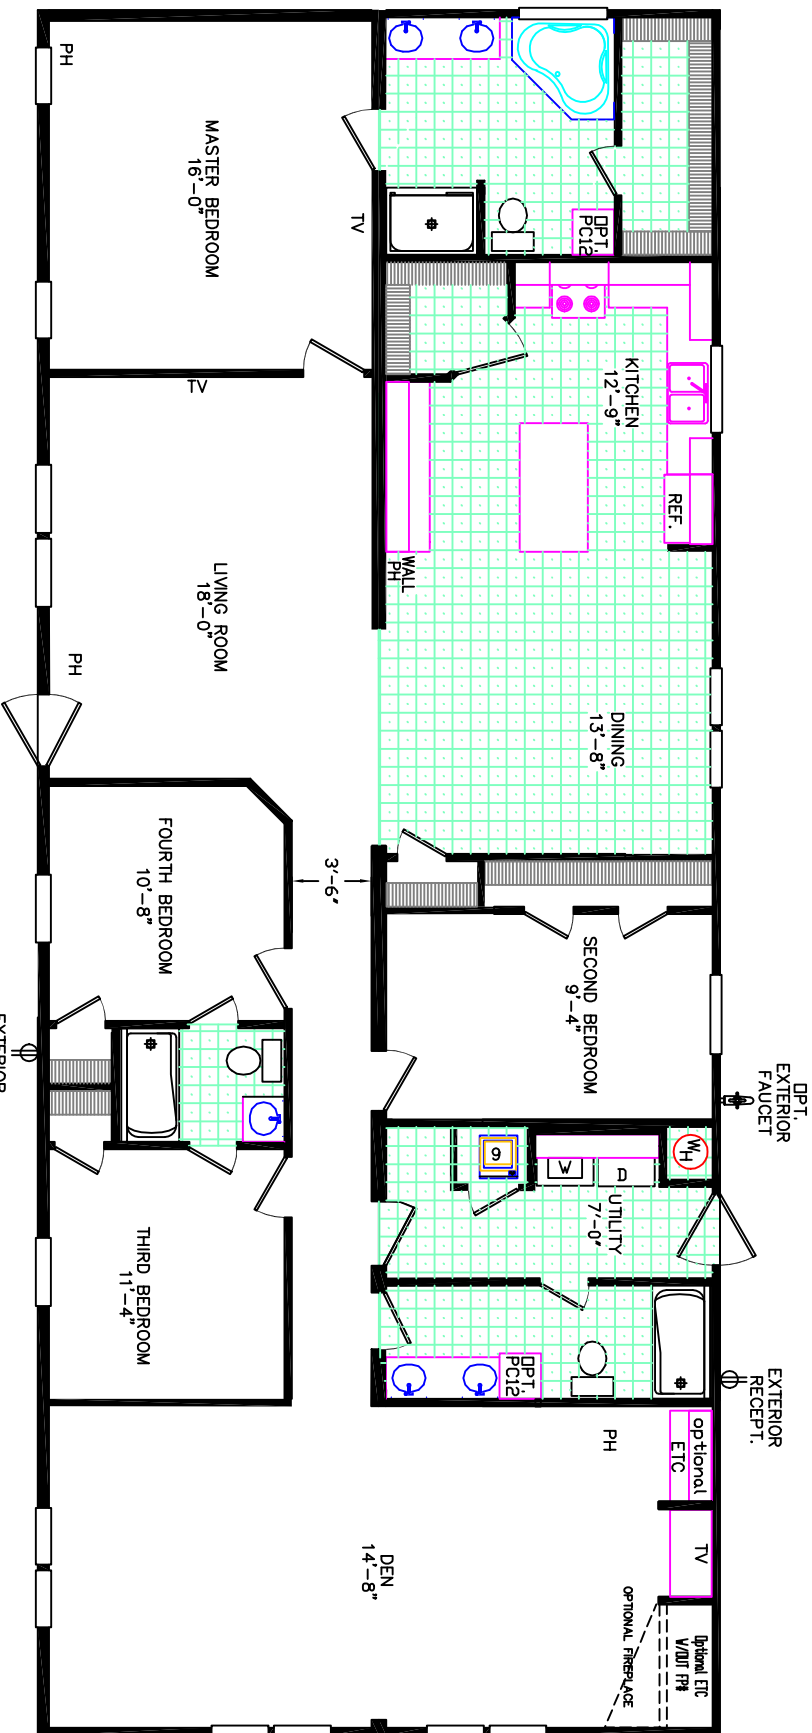

HAMPTON BAY HOMES

2020-80-4-32 32 x 80 4 BEDROOM 3 BATH (APPROXIMATELY 2280SF)

Consistent with our ongoing program of product improvement, Hampton Bay reserves the right to change prices, specifications and decor without notice. Some items shown on this illustration are optional. OVERALL LENGTH INCLUDES APPROXIMATELY 4'-0" FOR HITCH AND ROOM DIMENSIONS ARE APPROXIMATE. REV. 4/23/07