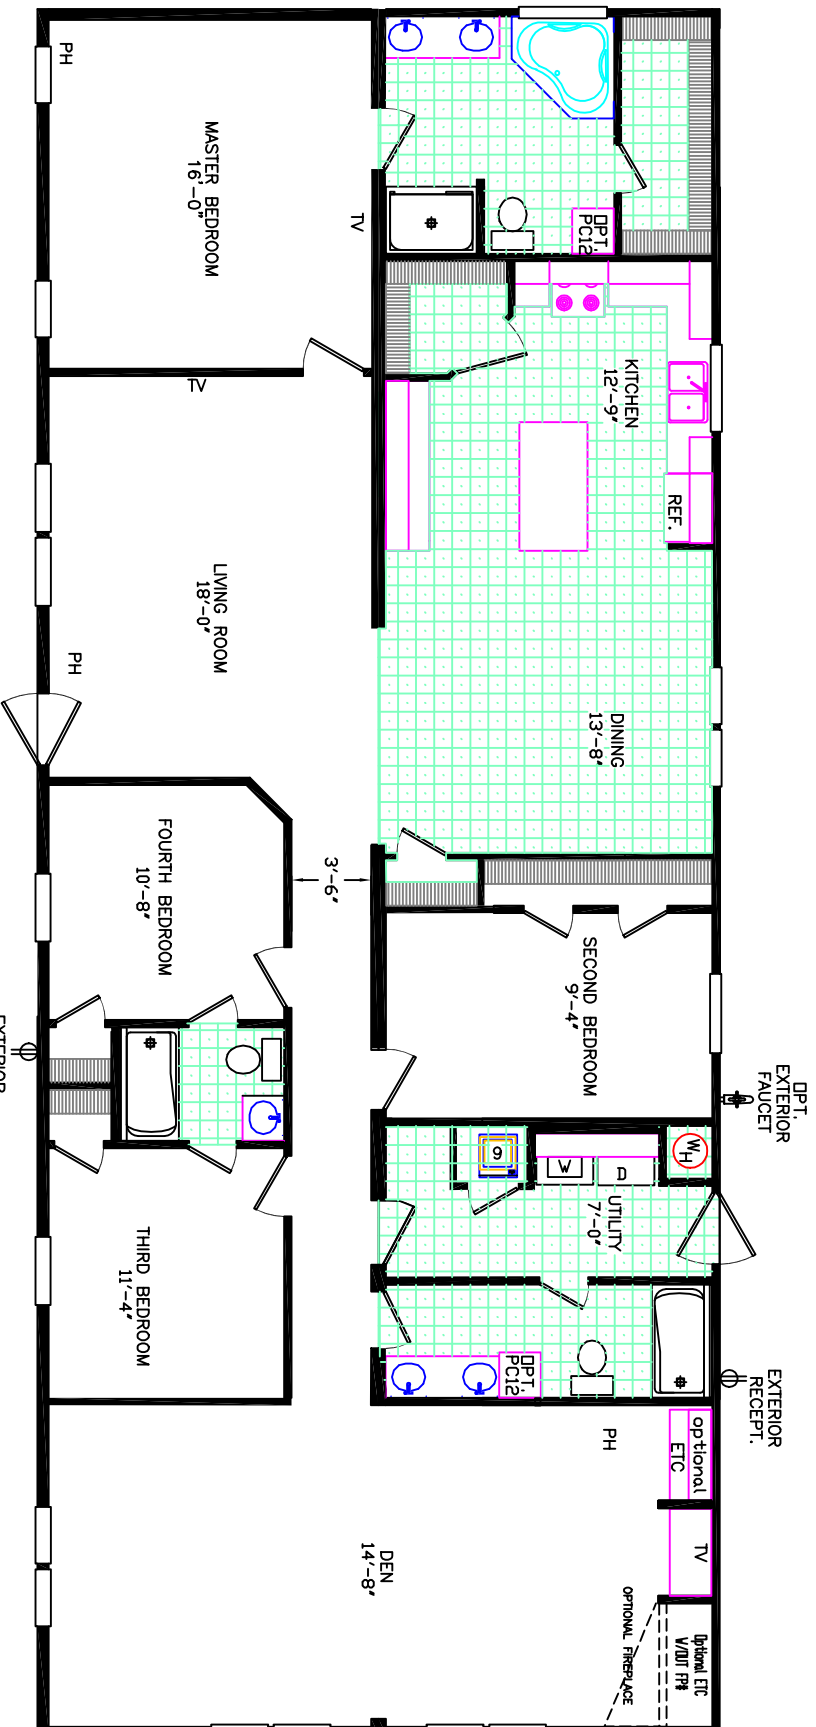

# HAMPTON BAY HOMES

Consistent with our ongoing program of product improvement, Hampton Bay reserves the right to change prices, specifications and decor without notice. Some items shown on this illustration are optional. OVERALL LENGTH INCLUDES APPROXIMATELY 4'-0" FOR HITCH AND ROOM DIMENSIONS ARE APPROXIMATE.