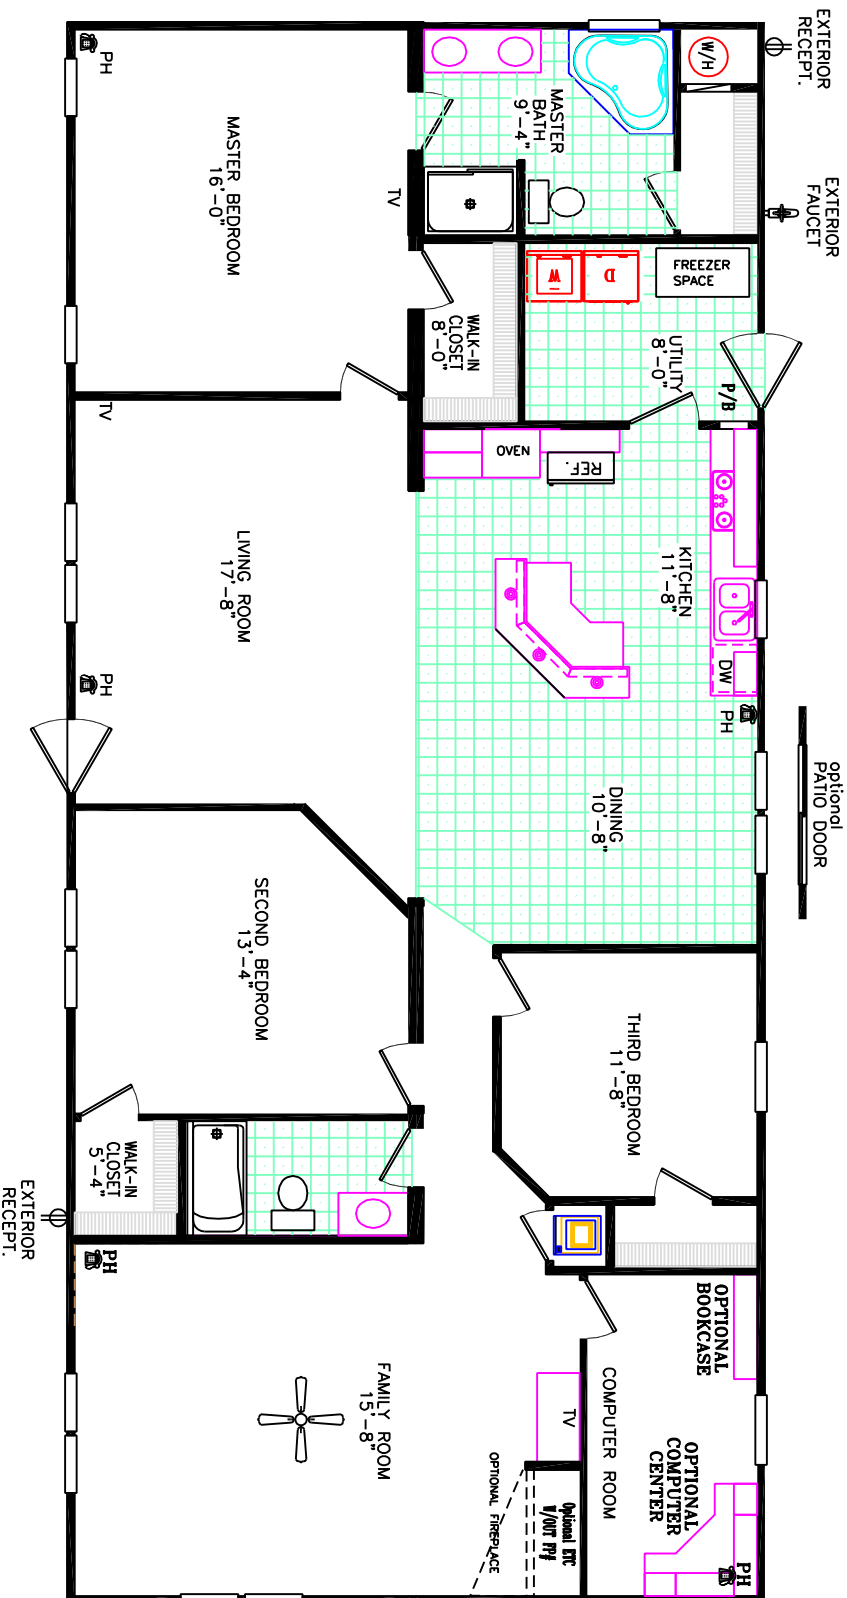

HAMPPTON BAY HOMES

Consistent with our ongoing program of product improvement, FRANKLIN HOMES, INC. reserves the right to change prices, specifications and decor without notice. Some items shown on this illustration are optional. OVERALL LENGTH INCLUDES APPROXIMATELY 4'-0" FOR HITCH and ROOM DIMENSIONS ARE APPROXIMATE.

GRAPHIC SCALE 0 1' 2' 3' 4' 5'