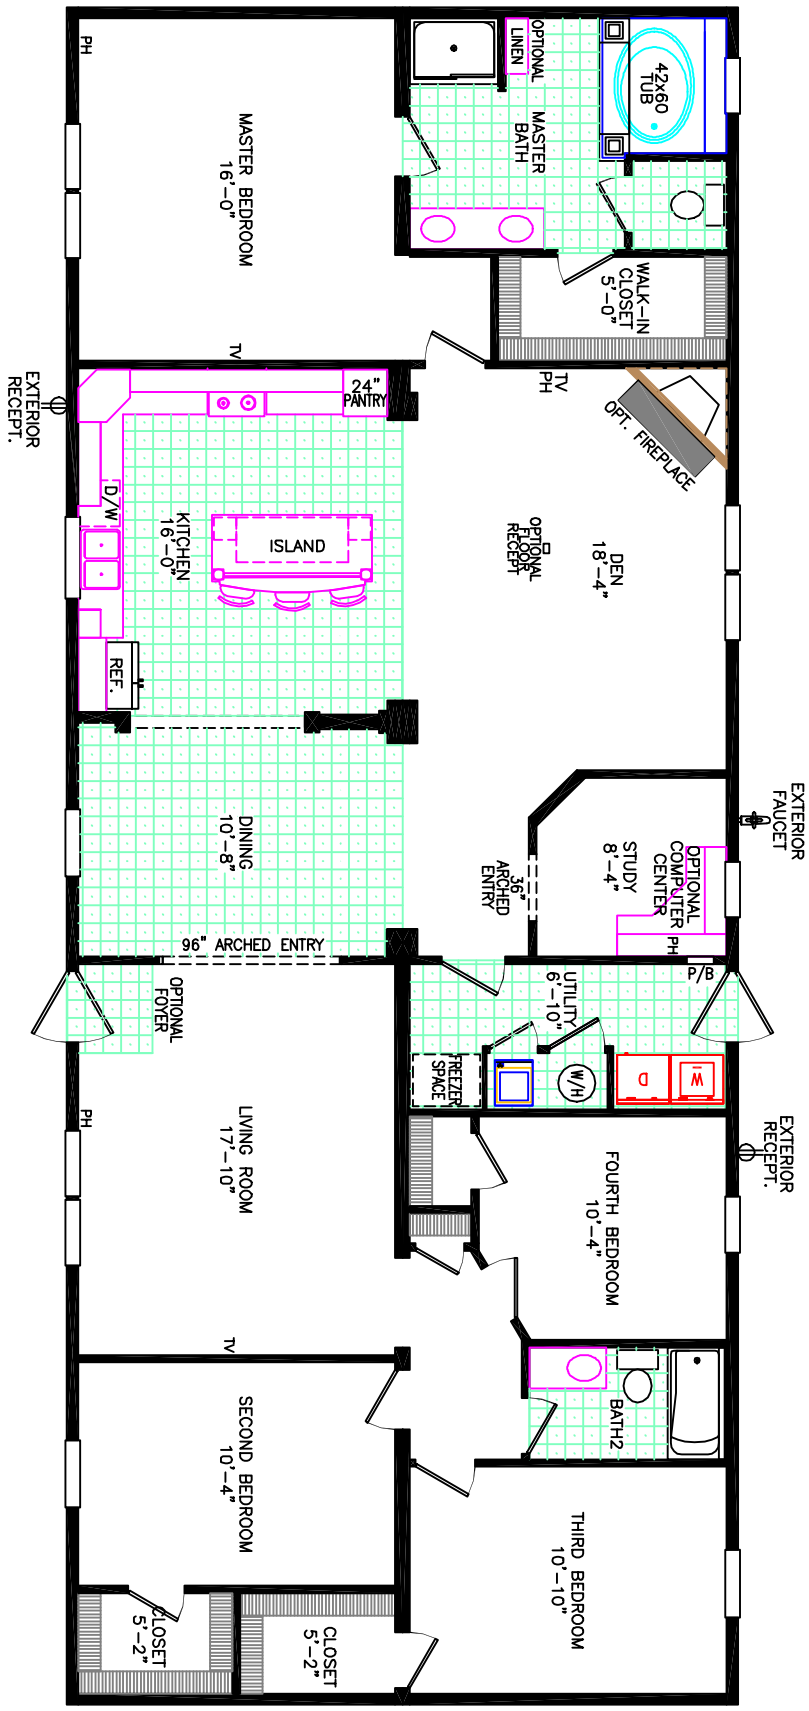

FREEDOM LIVING

DINING & LIVING ROOM WINDOWS CAN BE OPTIONED AS ILLUSTRATED AT NO CHARGE

3010-80-4-32 32 x 80 4 BEDROOM 2 BATH (APPROXIMATELY 2280 SF)

Consistent with our ongoing program of product improvement, Hamilton Bay reserves the right to change prices, specifications and decor without notice. Some items shown on this illustration are optional. OVERALL LENGTH INCLUDES APPROXIMATELY 4'-0" FOR HITCH AND ROOM DIMENSIONS ARE APPROXIMATE.