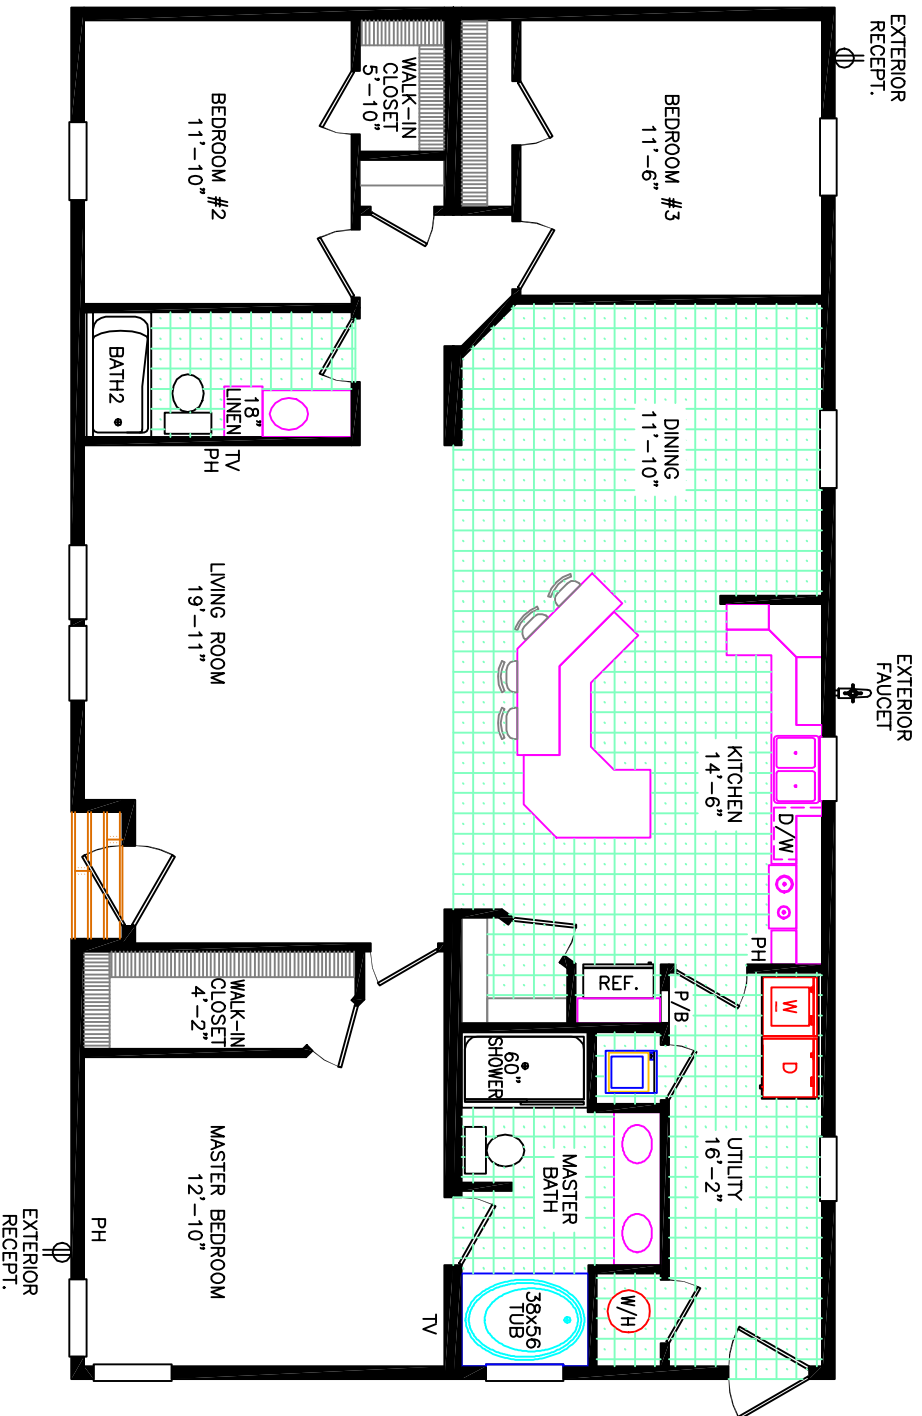

FREEDOM LIVING HOMES

3009-58-3-32

32 x 58 3 BEDROOM 2 BATH (APPROXIMATELY 1690 SF)

Consistent with our ongoing program of product improvement, Hampton Bay reserves the right to change prices, specifications and decor without notice. Some items shown on this illustration are optional. OVERALL LENGTH INCLUDES APPROXIMATELY 4'-0" FOR HITCH and ROOM DIMENSIONS ARE APPROXIMATE.