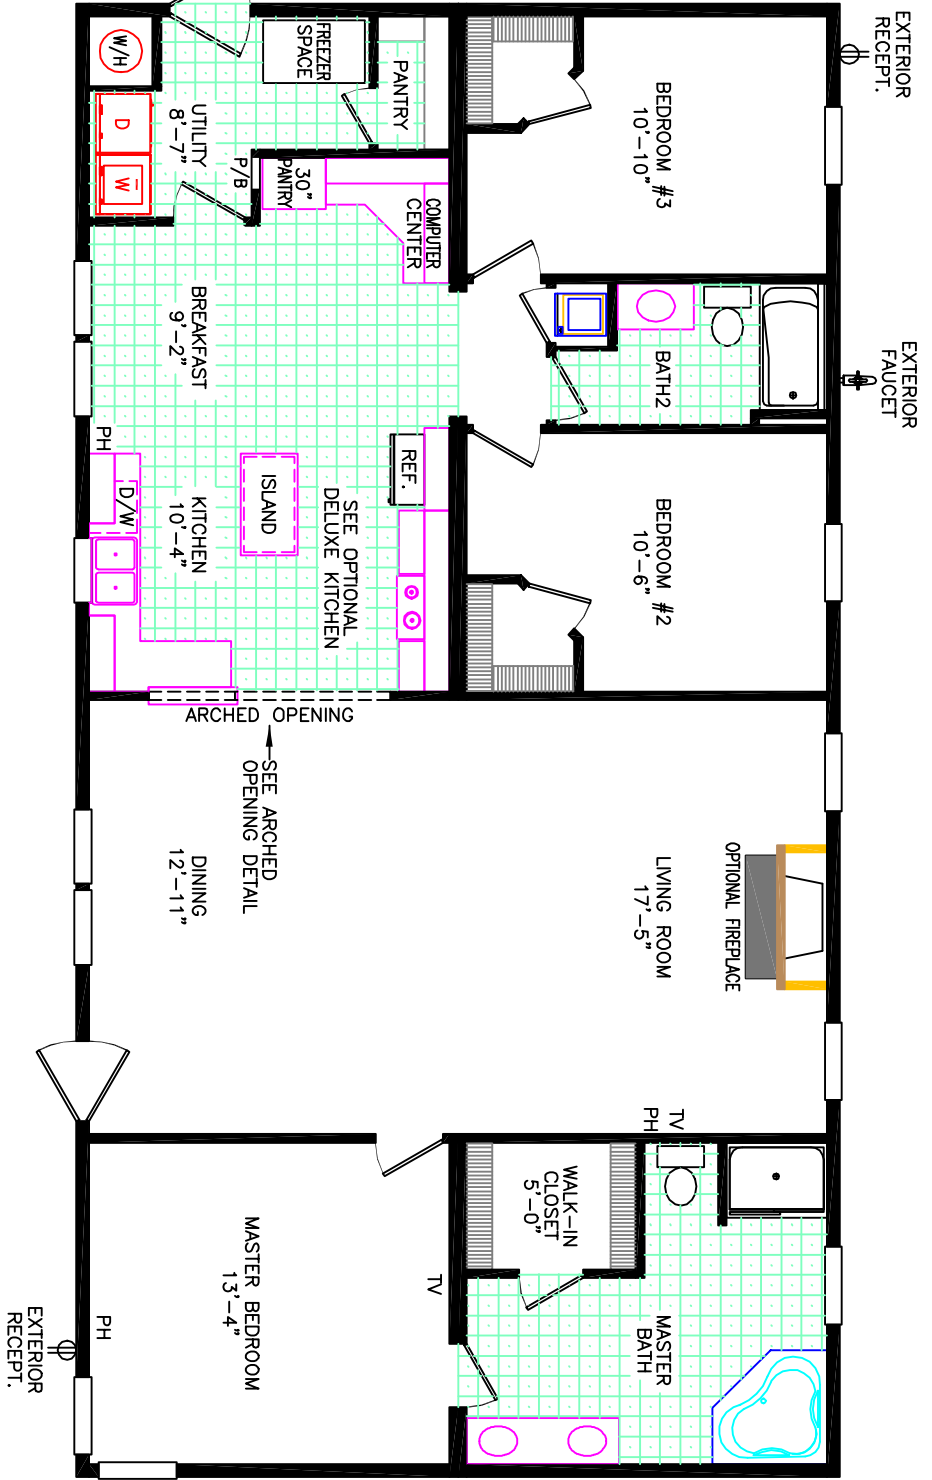

FREEDOM LIVING HOMES

8' CEILING DINING ROOM VIEW
ARCHED OPENING DETAIL

3005-62-3-32

32 x 62 3 BEDROOM 2 BATH (APPROXIMATELY 1740 SF)

Consistent with our ongoing program of product improvement, Hampton Bay reserves the right to change prices, specifications and decor without notice. Some items shown on this illustration are optional. OVERALL LENGTH INCLUDES APPROXIMATELY 4'-0" FOR HITCH and ROOM DIMENSIONS ARE APPROXIMATE. **REV 12-09-08**