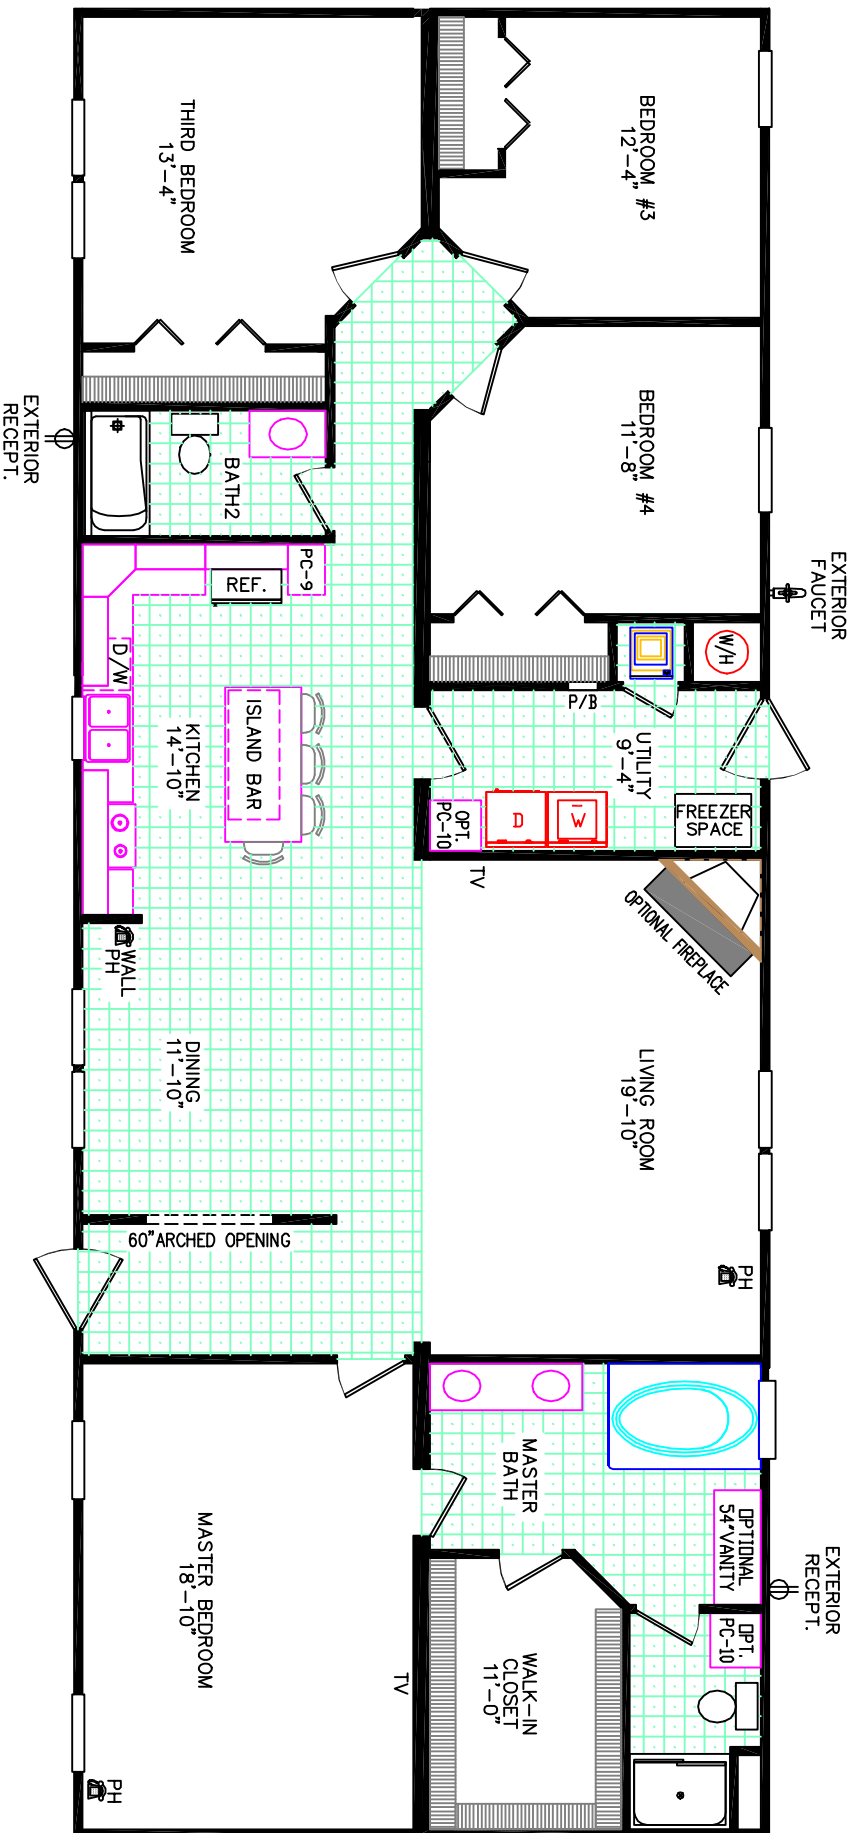

# FREEDOM LIVING HOMES

**3002-76-4-30 30 x 76 4 BEDROOM & BATH ( APPROXIMATELY 1968 SF )**

Consistent with our ongoing program of product improvement, Hampton Bay reserves the right to change prices, specifications and decor without notice. Some items shown on this illustration are optional. OVERALL LENGTH INCLUDES APPROXIMATELY 4'-0" FOR HITCH AND ROOM DIMENSIONS ARE APPROXIMATE.