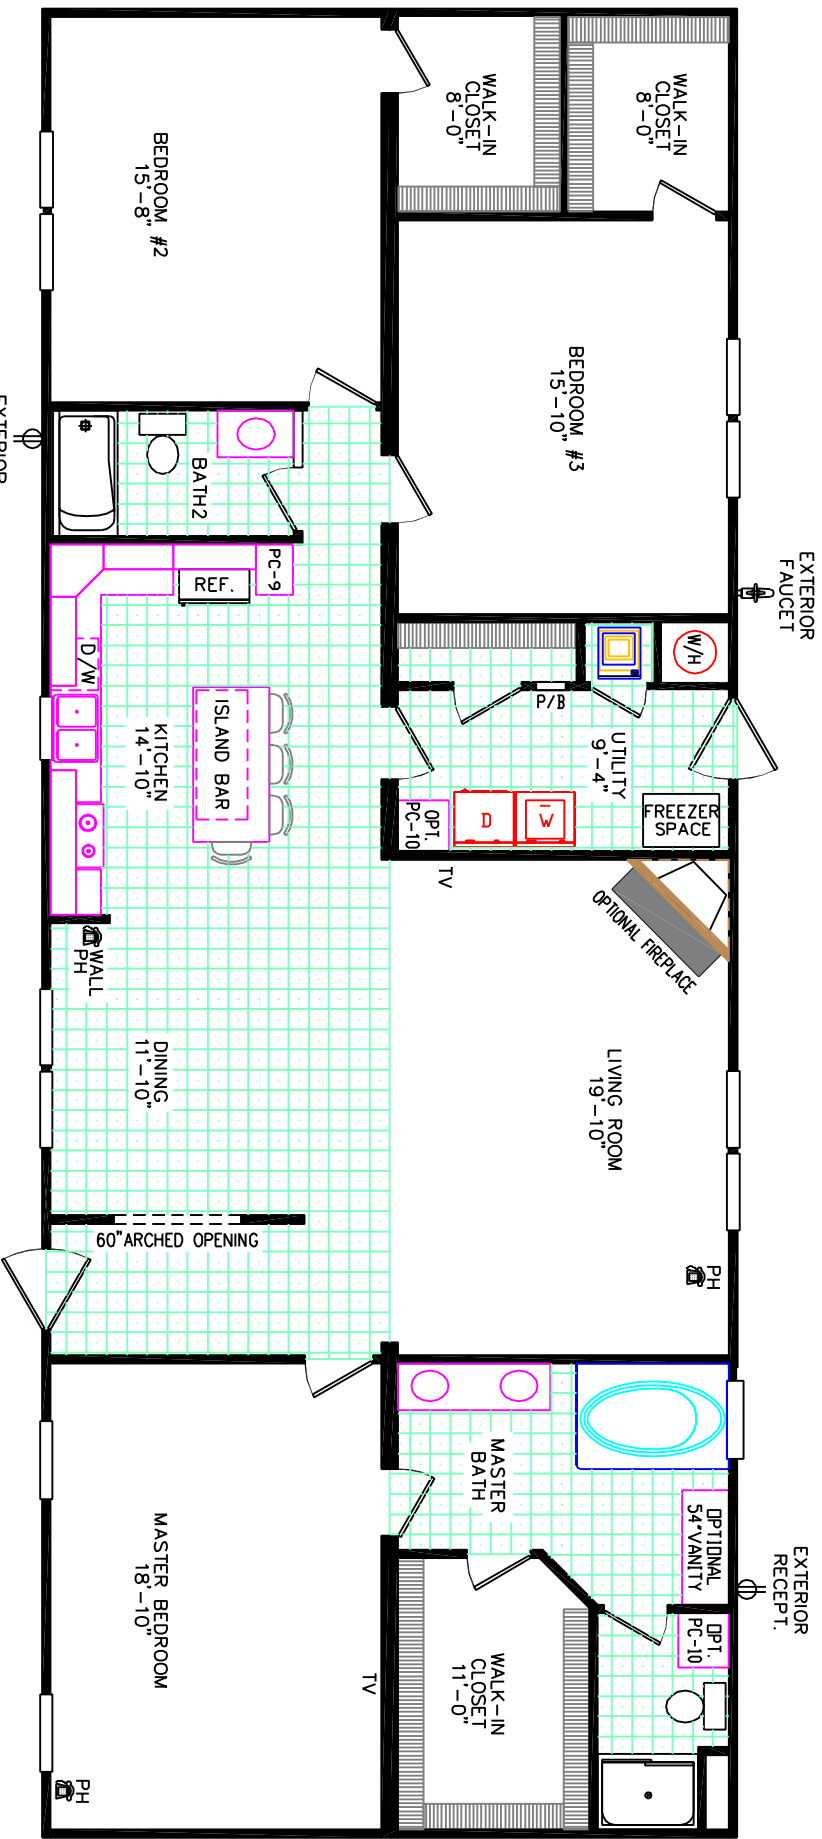

FREEDOM LIVING HOMES

3002-76-3-30 30 x 76 3 BEDROOM 2 BATH (APPROXIMATELY 1968 SF)

Consistent with our ongoing program of product improvement, Hampton Bay reserves the right to change prices, specifications and decor without notice. Some items shown on this illustration are optional. OVERALL LENGTH INCLUDES APPROXIMATELY 4'-0" FOR HITCH AND ROOM DIMENSIONS ARE APPROXIMATE. **REV 12-17-09**