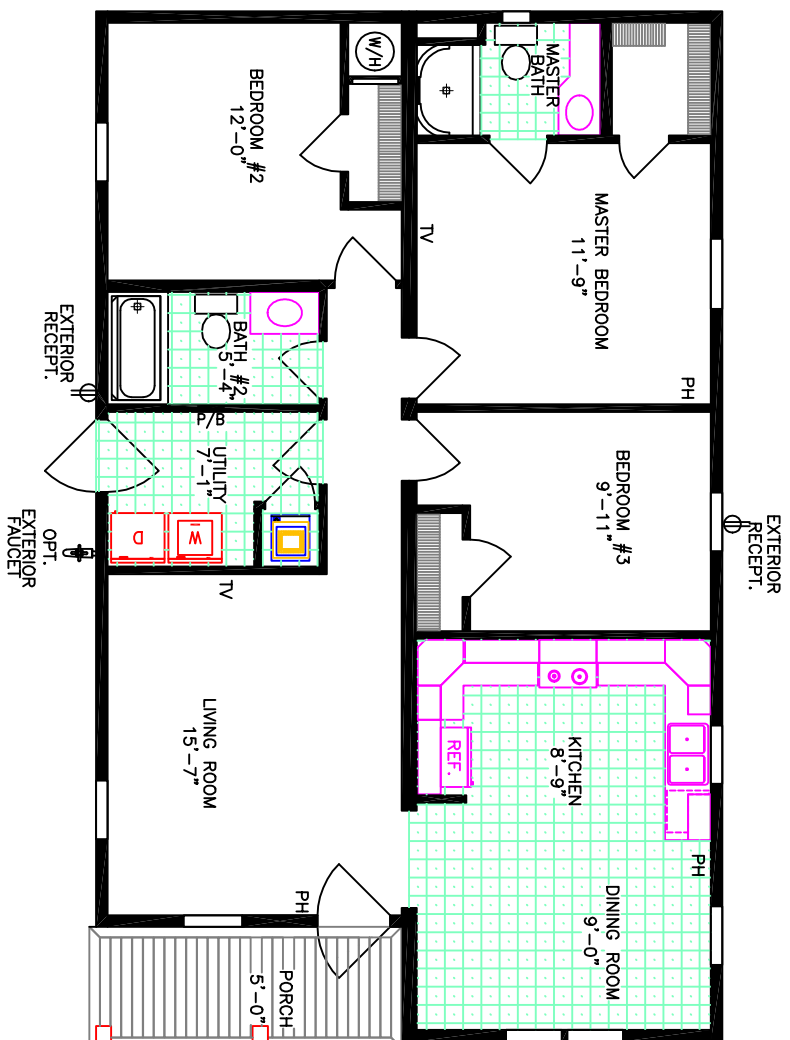

# ROCKWOOD HOMES

**711-49-3-30 30 x 45 3 BEDROOM 2 BATH ( APPROXIMATELY 1930SF )**

Consistent with our ongoing program of product improvement, Hampton Bay reserves the right to change prices, specifications and decor without notice. Some items shown on this illustration are optional. OVERALL LENGTH INCLUDES APPROXIMATELY 4'-0" FOR HITCH AND ROOM DIMENSIONS ARE APPROXIMATE.