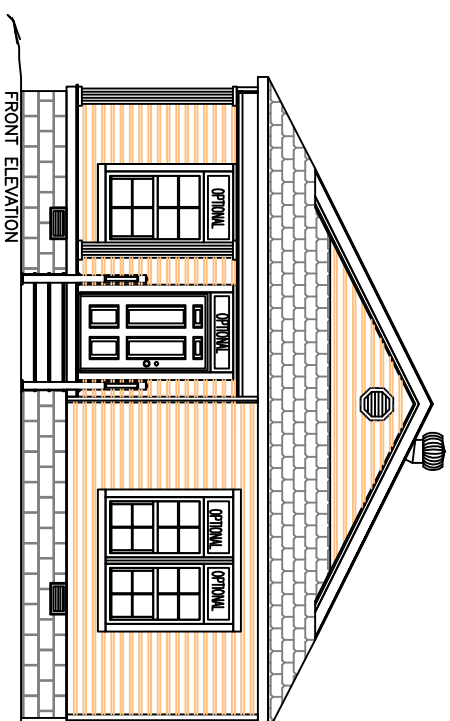

# ROCKWOOD HOMES

**711-49-3-30 30 x 45 3 BEDROOM 2 BATH ( APPROXIMATELY 1930SF )**

Consistent with our ongoing program of product improvement, Hampton Bay reserves the right to change prices, specifications and decor without notice. Some items shown on this illustration are optional. OVERALL LENGTH INCLUDES APPROXIMATELY 4'-0" FOR HITCH AND ROOM DIMENSIONS ARE APPROXIMATE.