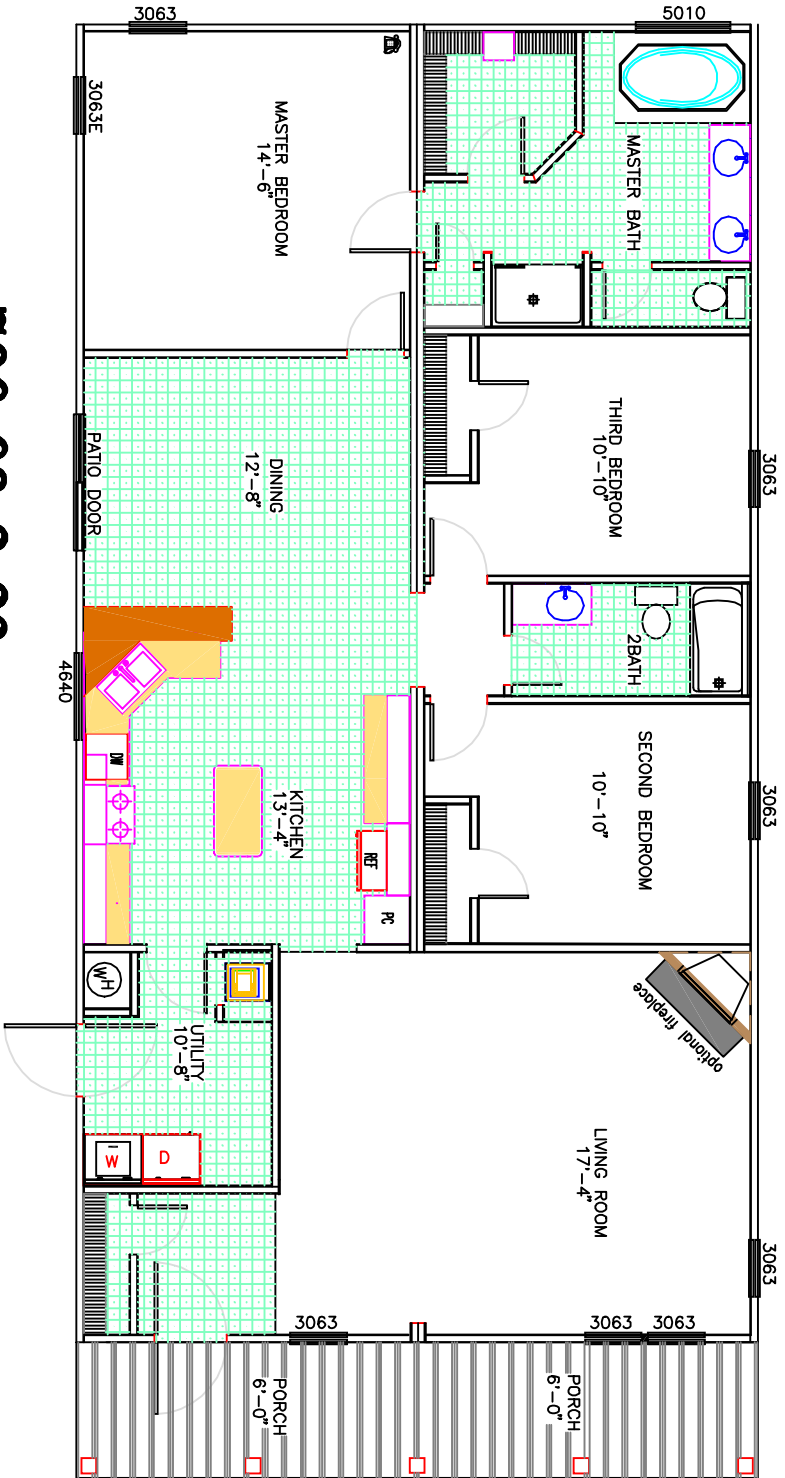

Rockwood by Franklin

706-68-3-32 38 x 68 3 BEDROOM 2 BATH
 APPROXIMATELY 1990 SF, 1740 SF HEATED

Consistent with our ongoing program of product improvement, FRANKLIN HOMES, INC. reserves the right to change prices, specifications and decor without notice. Some items shown on this illustration are optional. OVERALL LENGTH INCLUDES APPROXIMATELY 4'-0" FOR HITCH and ROOM DIMENSIONS ARE APPROXIMATE.