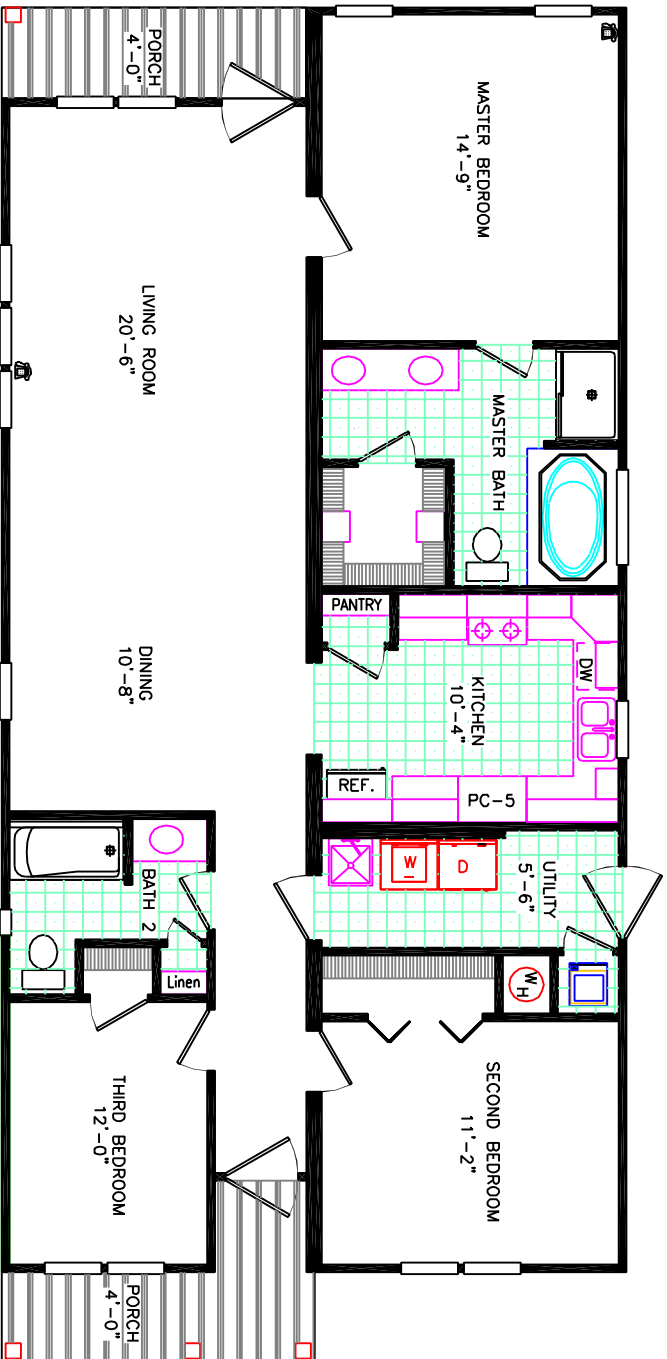

Rockwood by Franklin

702-64-3-30 30 x 64 3 BEDROOM 2 BATH
 APPROXIMATELY 1570 SF, 1445 SF HEATED

Consistent with our ongoing program of product improvement, FRANKLIN HOMES, INC. reserves the right to change prices, specifications and decor without notice. Some items shown on this illustration are optional. OVERALL LENGTH INCLUDES APPROXIMATELY 4'-0" FOR HITCH and ROOM DIMENSIONS ARE APPROXIMATE.