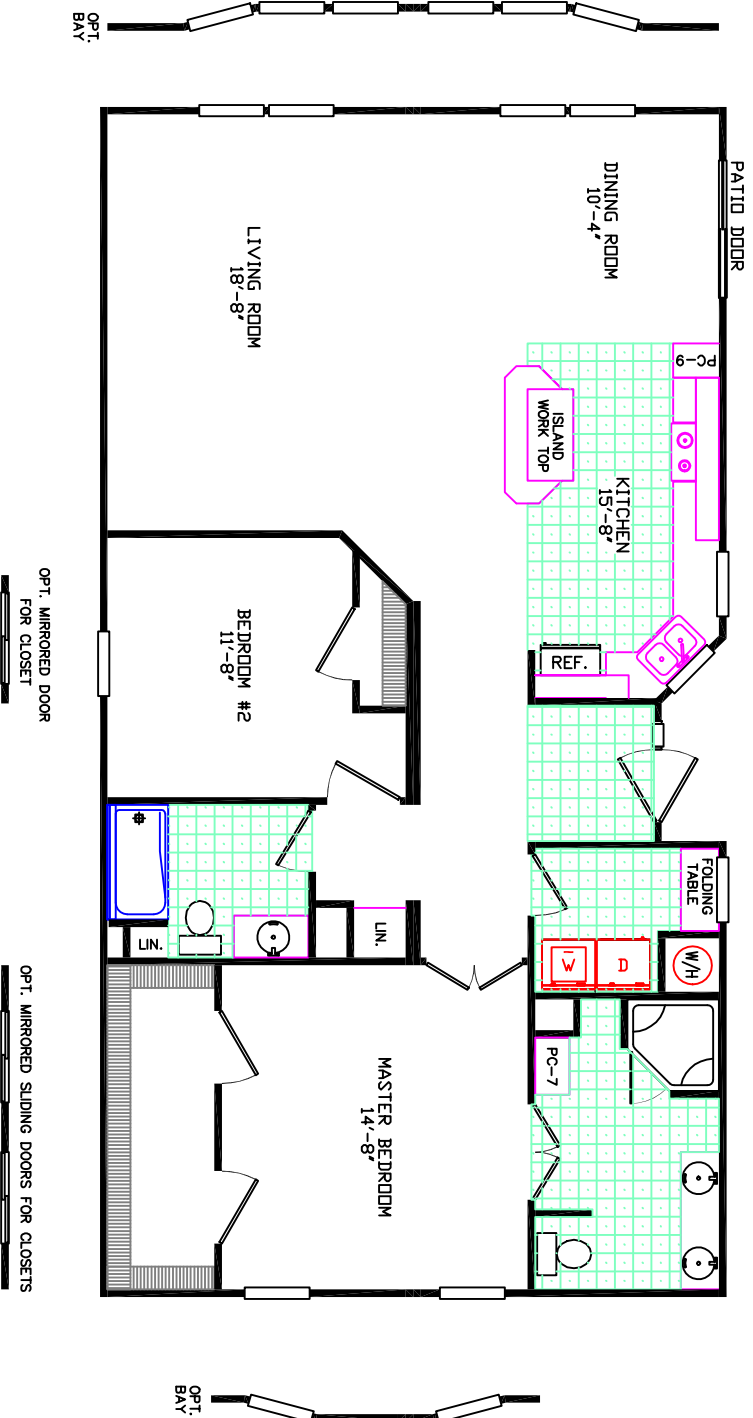

# Benchmark Millennium by Franklin

Consistent with our ongoing program of product improvement, FRANKLIN HOMES, INC. reserves the right to change prices, specifications and decor without notice. Some items shown on this illustration are optional. OVERALL LENGTH INCLUDES APPROXIMATELY 4'-0" FOR HITCH and ROOM DIMENSIONS ARE APPROXIMATE.