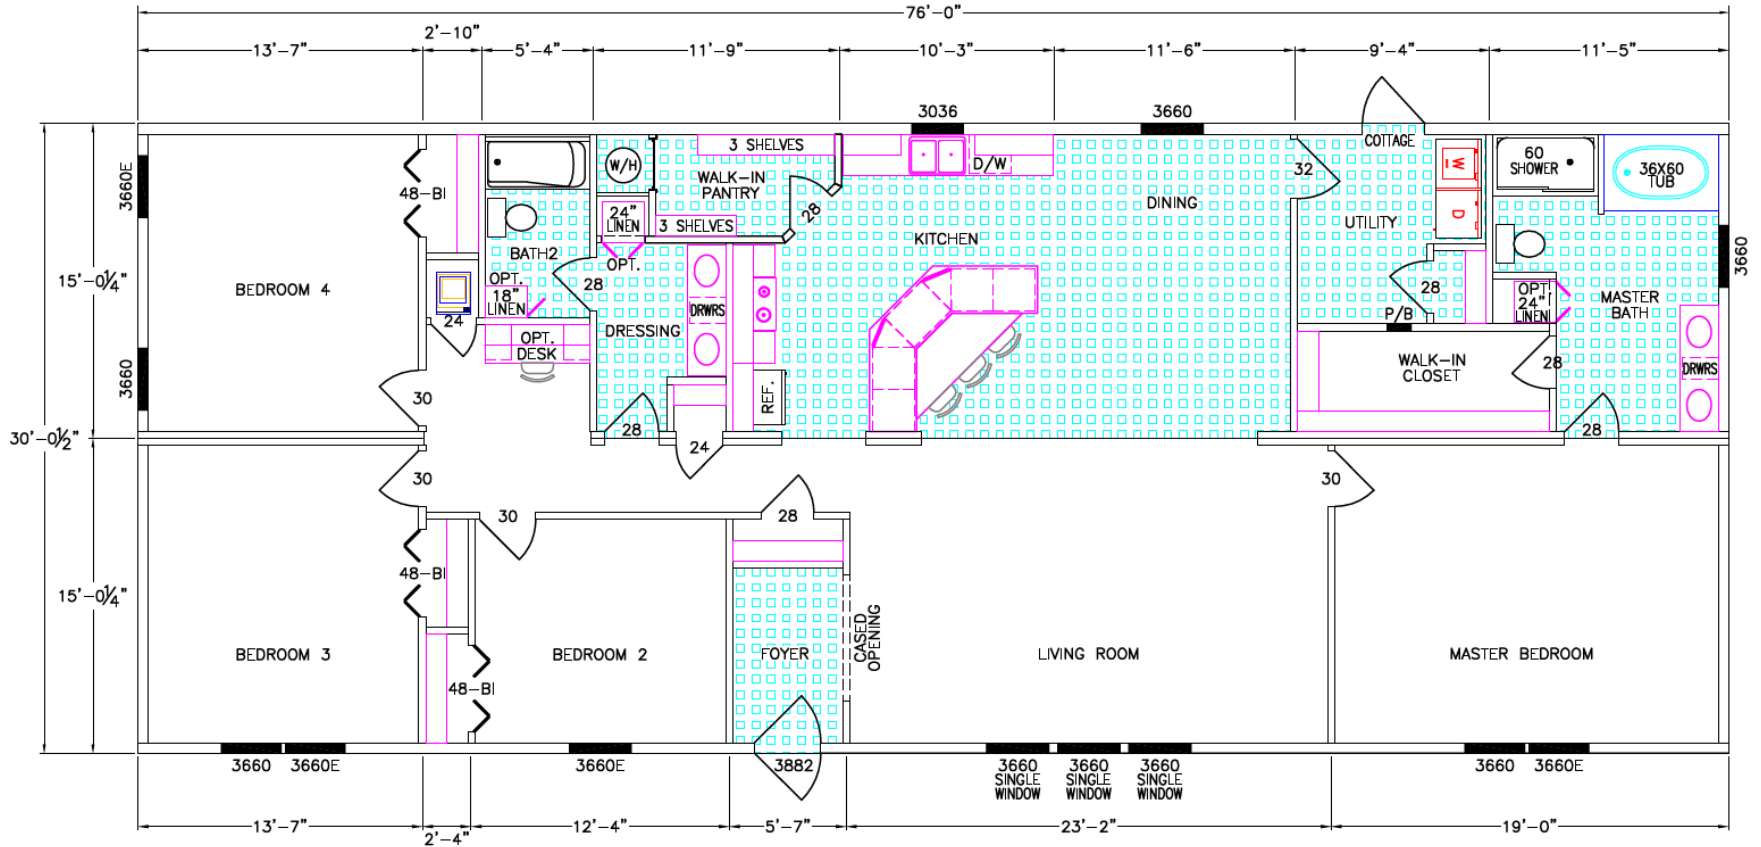

FREEDOM LIVING SERIES

WEBSTER 1001-80-4-32

76' x 30' 4 BEDROOM/2 BATH 2280 SQ. FT.

FRANKLIN RESERVES THE RIGHT TO CHANGE PRICES, SPECIFICATIONS, AND DÉCOR WITHOUT NOTICE. SOME ITEMS SHOWN ON FLOORPLAN ARE OPTIONAL UPGRADES. FURNITURE NOT INCLUDED - SHOWN FOR SPACE PLANNING ONLY. ROOM DIMENSIONS ARE APPROXIMATE. OVERALL LENGTH INCLUDES APPROXIMATELY 4'0" FOR HITCH.