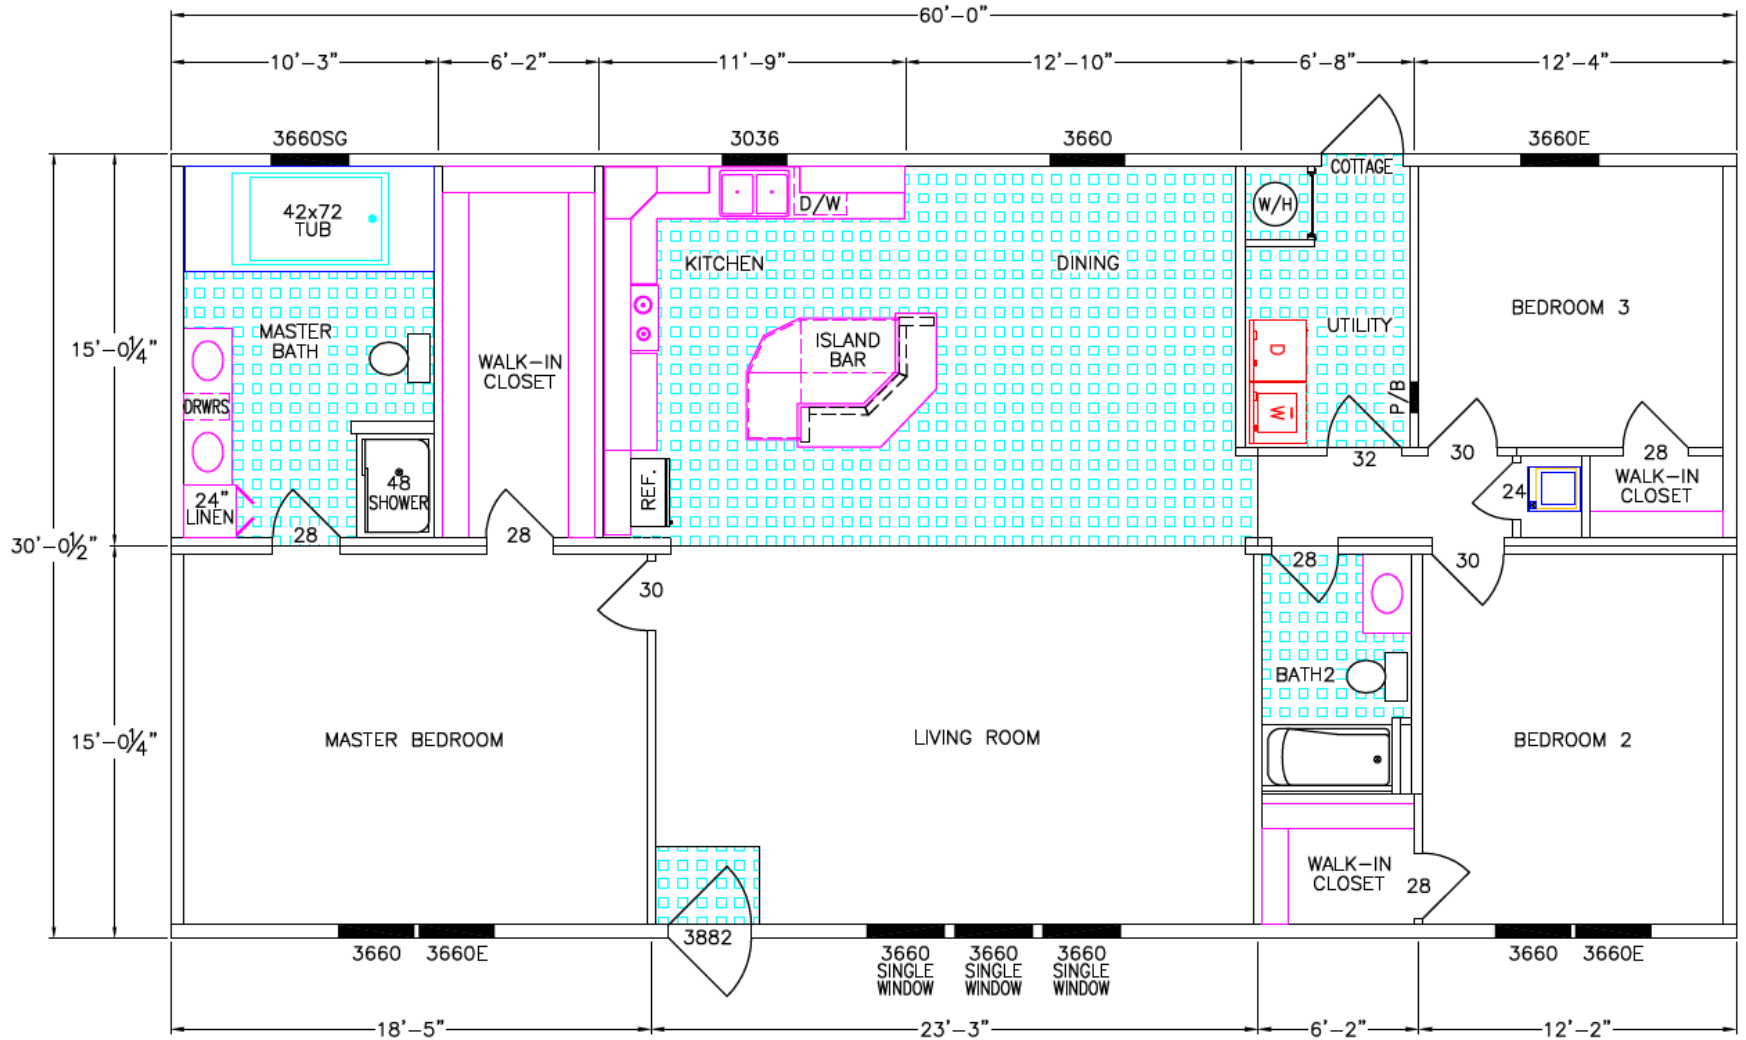

## INDEPENDENCE 1003-64-3-32

60' x 30' 3 BEDROOM/2 BATH 1800 SQ. FT.

FRANKLIN RESERVES THE RIGHT TO CHANGE PRICES, SPECIFICATIONS, AND DÉCOR WITHOUT NOTICE. SOME ITEMS SHOWN ON FLOORPLAN ARE OPTIONAL UPGRADES. FURNITURE NOT INCLUDED - SHOWN FOR SPACE PLANNING ONLY. ROOM DIMENSIONS ARE APPROXIMATE. OVERALL LENGTH INCLUDES APPROXIMATELY 4'0" FOR HITCH.