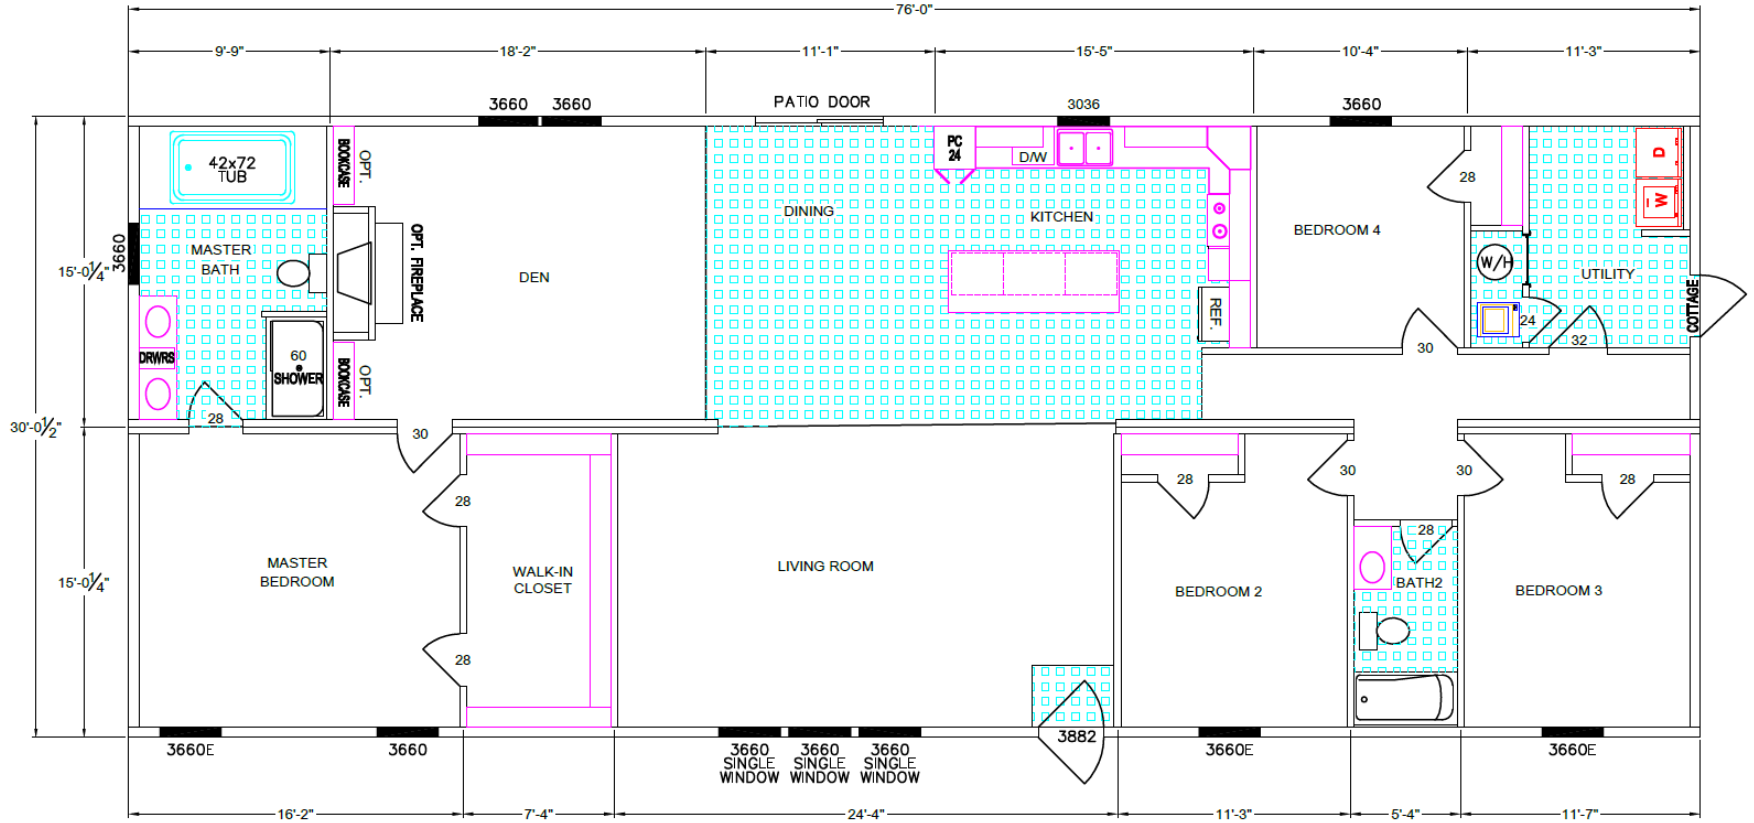

FREEDOM LIVING SERIES

CALLAWAY 1004-80-4-32

76' x 30' 4 BEDROOM/2 BATH 2280 SQ. FT.

FRANKLIN RESERVES THE RIGHT TO CHANGE PRICES, SPECIFICATIONS, AND DÉCOR WITHOUT NOTICE. SOME ITEMS SHOWN ON FLOORPLAN ARE OPTIONAL UPGRADES. FURNITURE NOT INCLUDED - SHOWN FOR SPACE PLANNING ONLY. ROOM DIMENSIONS ARE APPROXIMATE. OVERALL LENGTH INCLUDES APPROXIMATELY 4'0" FOR HITCH.