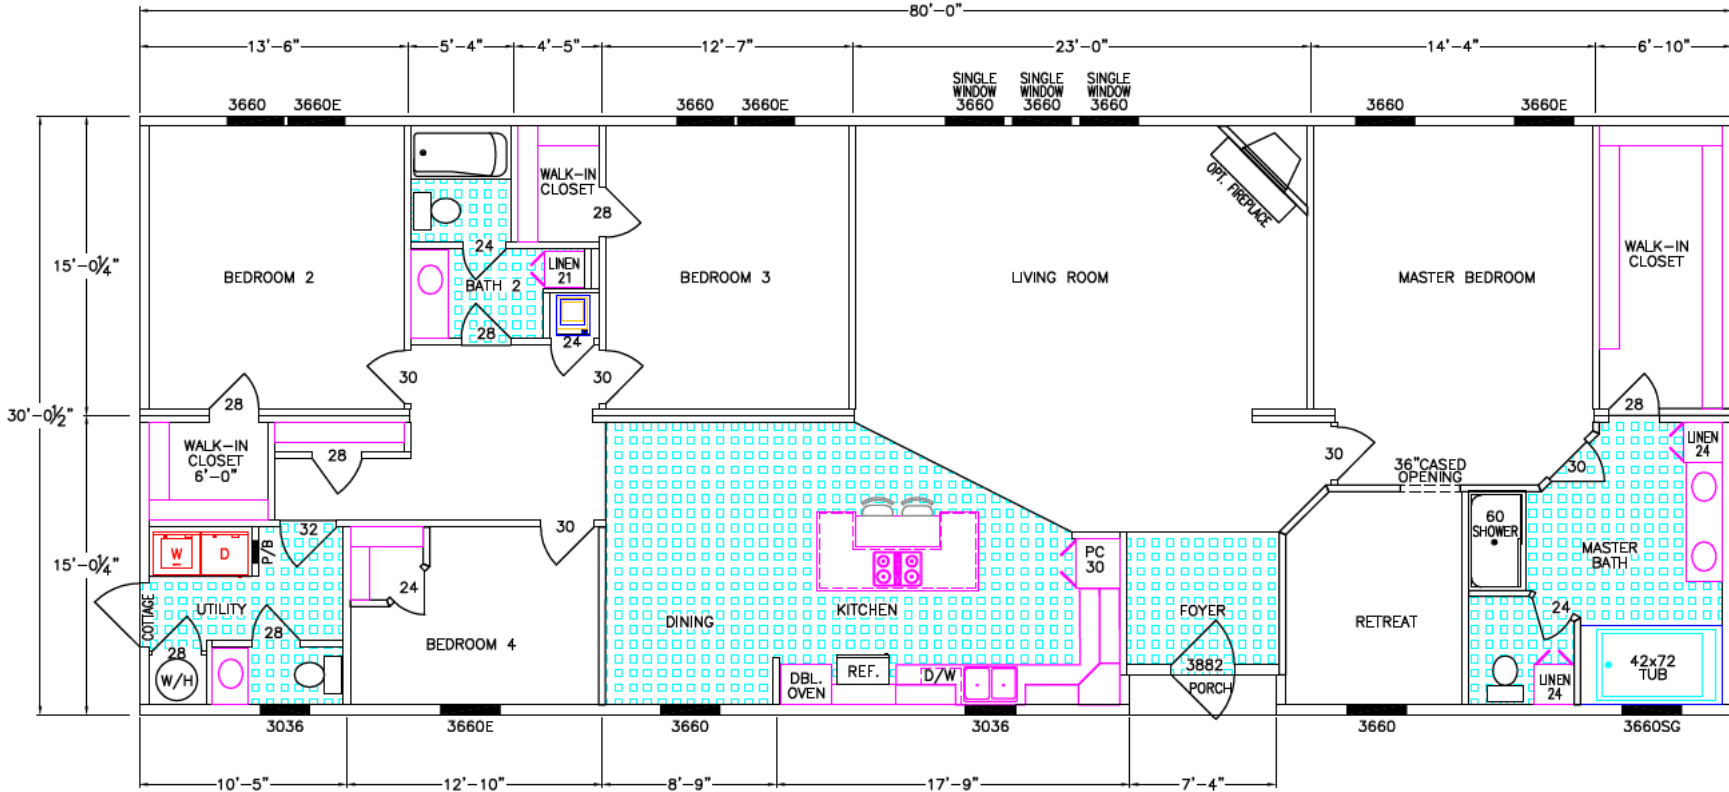

FRANKLIN SERIES

KATIE LYNN 5061-84-4-32

80' x 30' 4 BEDROOM/2 BATH 2400 SQ. FT.

FRANKLIN RESERVES THE RIGHT TO CHANGE PRICES, SPECIFICATIONS, AND DÉCOR WITHOUT NOTICE. SOME ITEMS SHOWN ON FLOORPLAN ARE OPTIONAL UPGRADES. FURNITURE NOT INCLUDED - SHOWN FOR SPACE PLANNING ONLY. ROOM DIMENSIONS ARE APPROXIMATE. OVERALL LENGTH INCLUDES APPROXIMATELY 4'0" FOR HITCH.