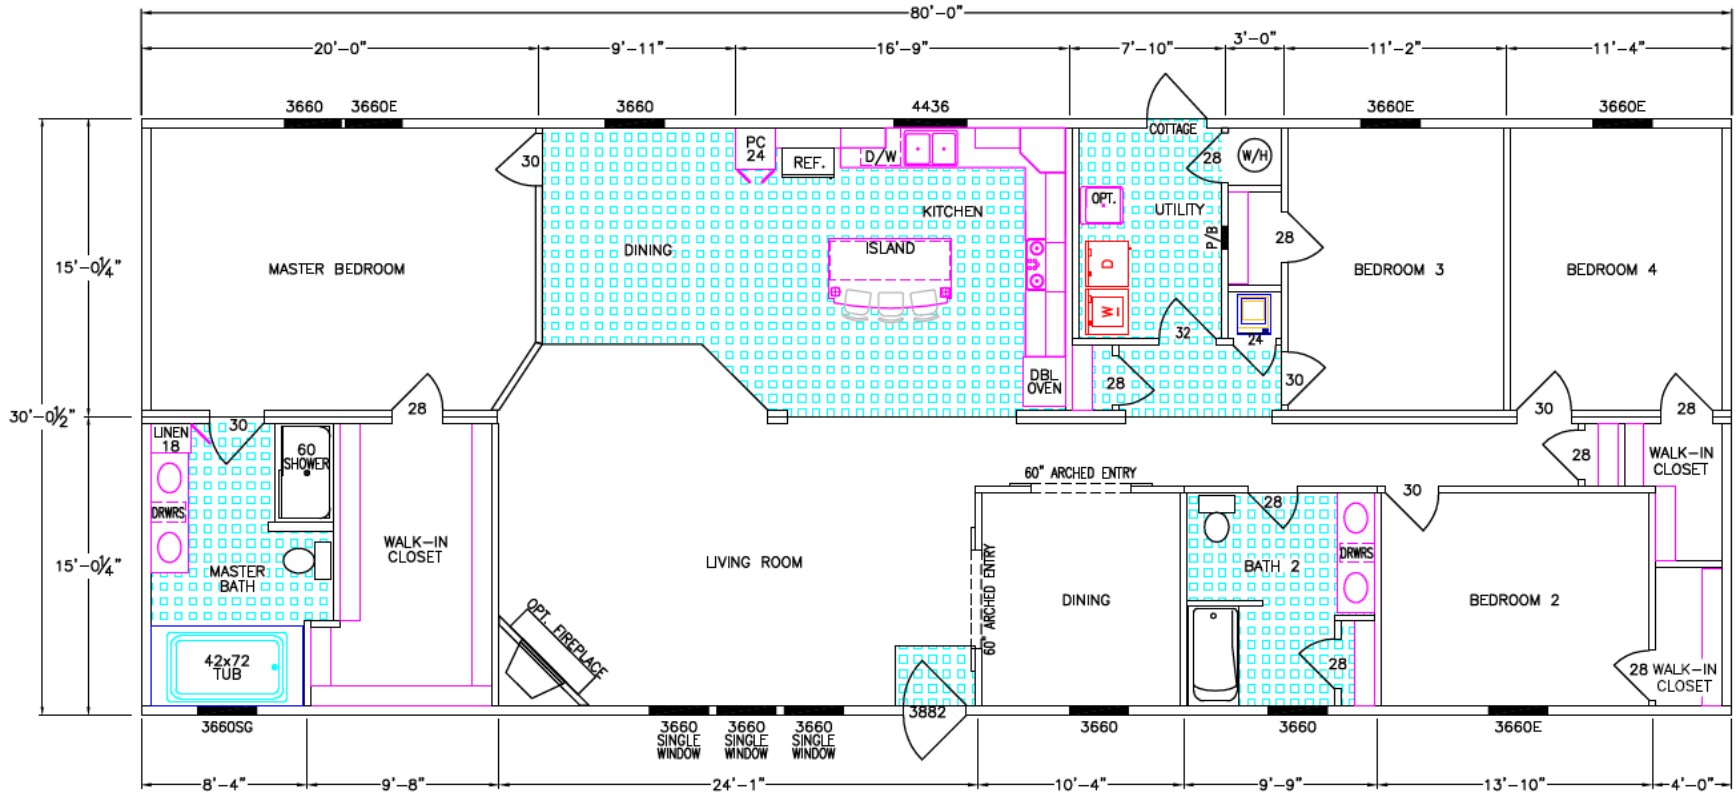

FRANKLIN SERIES

BRISTOL 5060-84-4-32

80' x 30' 4 BEDROOM/2 BATH 2400 SQ. FT.

FRANKLIN RESERVES THE RIGHT TO CHANGE PRICES, SPECIFICATIONS, AND DÉCOR WITHOUT NOTICE. SOME ITEMS SHOWN ON FLOORPLAN ARE OPTIONAL UPGRADES. FURNITURE NOT INCLUDED - SHOWN FOR SPACE PLANNING ONLY. ROOM DIMENSIONS ARE APPROXIMATE. OVERALL LENGTH INCLUDES APPROXIMATELY 4'0" FOR HITCH.