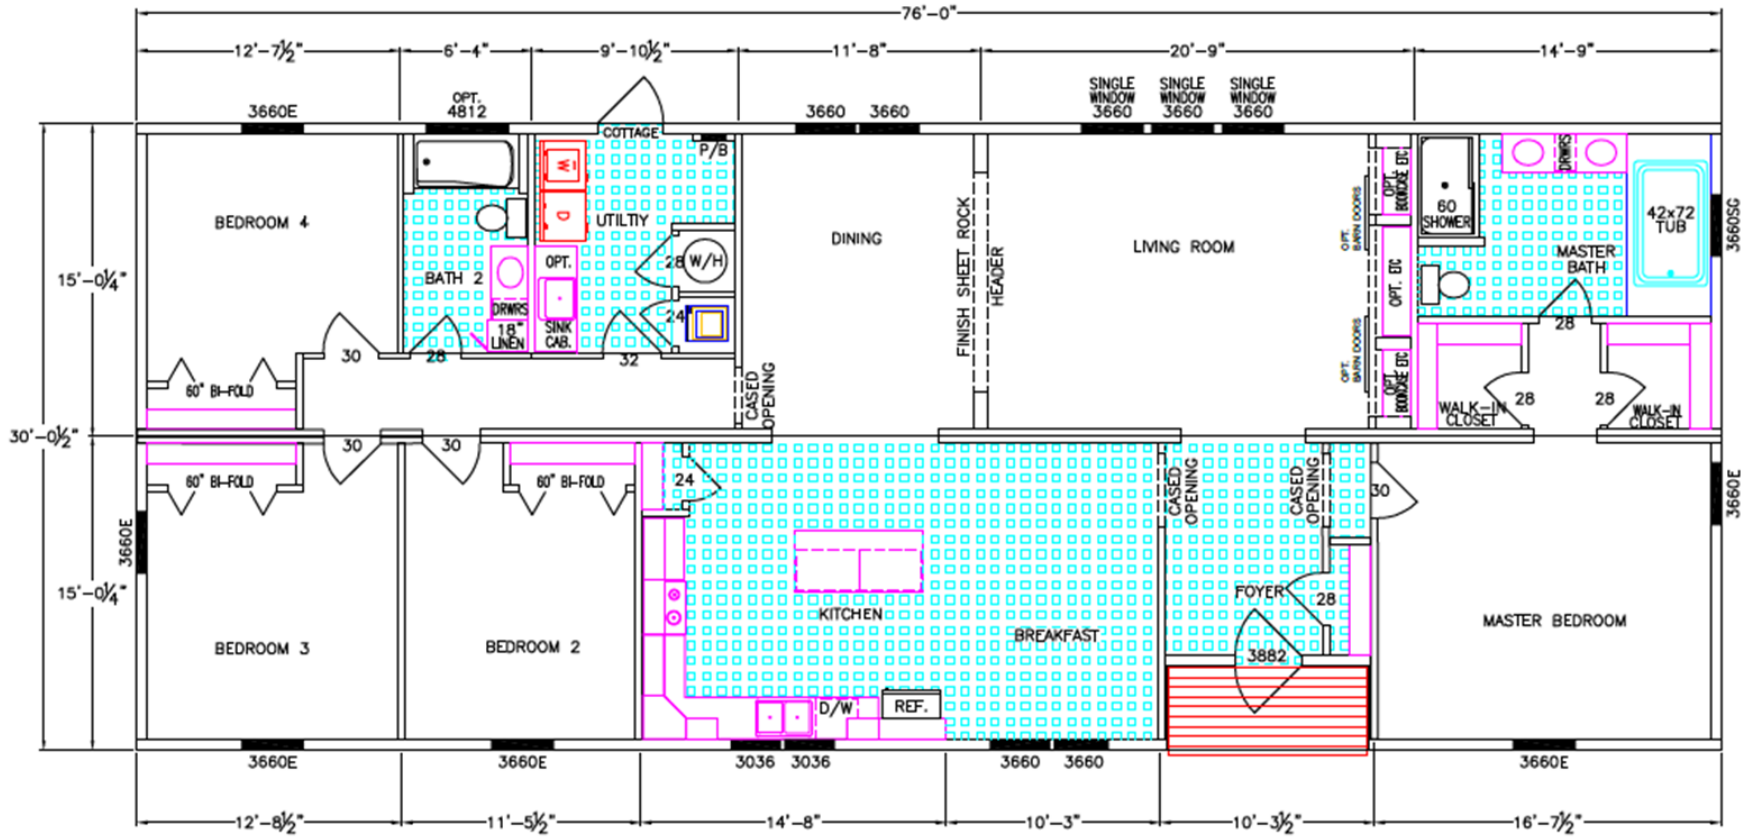

FRANKLIN SERIES

ACADIA 5052-80-4-32

76' x 30' 4 BEDROOM/2 BATH 2280 SQ. FT.

FRANKLIN RESERVES THE RIGHT TO CHANGE PRICES, SPECIFICATIONS, AND DÉCOR WITHOUT NOTICE. SOME ITEMS SHOWN ON FLOORPLAN ARE OPTIONAL UPGRADES. FURNITURE NOT INCLUDED - SHOWN FOR SPACE PLANNING ONLY. ROOM DIMENSIONS ARE APPROXIMATE. OVERALL LENGTH INCLUDES APPROXIMATELY 4'0" FOR HITCH.